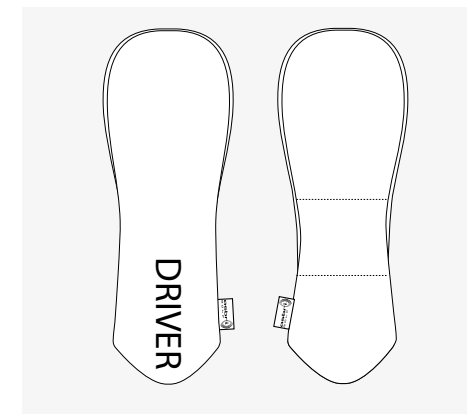

Choose your size

Driver

Fairway

Hybrid

Premium high-grade leather head covers with a classic profile. Fur lining.
Available in Driver, Fairway & Hybrid.

MOQ
20pcs per design / per size

Lead-time
Standard - 16 Weeks Express 8-10 Weeks