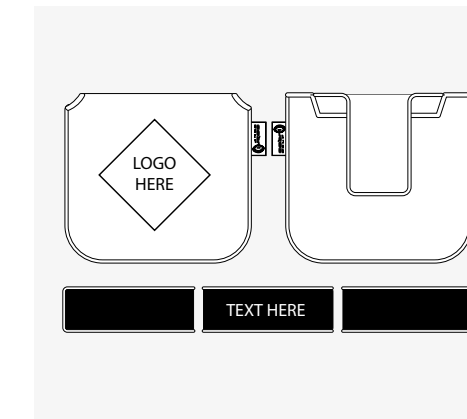

Choose your closure

Magnetic

Velcro

Custom traditional shaped putter cover.
Fur lining with magnetic or velcro closure.

MOQ
20pcs per design / per size

Lead-time
Standard - 16 Weeks Express 8-10 Weeks

CUSTOM MALLET / SPIDER MALLET PUTTER

Choose your shape & design

Mallet Design 1

Mallet Design 2

Mallet Design 3

Spider Mallet Design 1

Spider Mallet Design 2

Spider Mallet Design 3

Choose your material colours