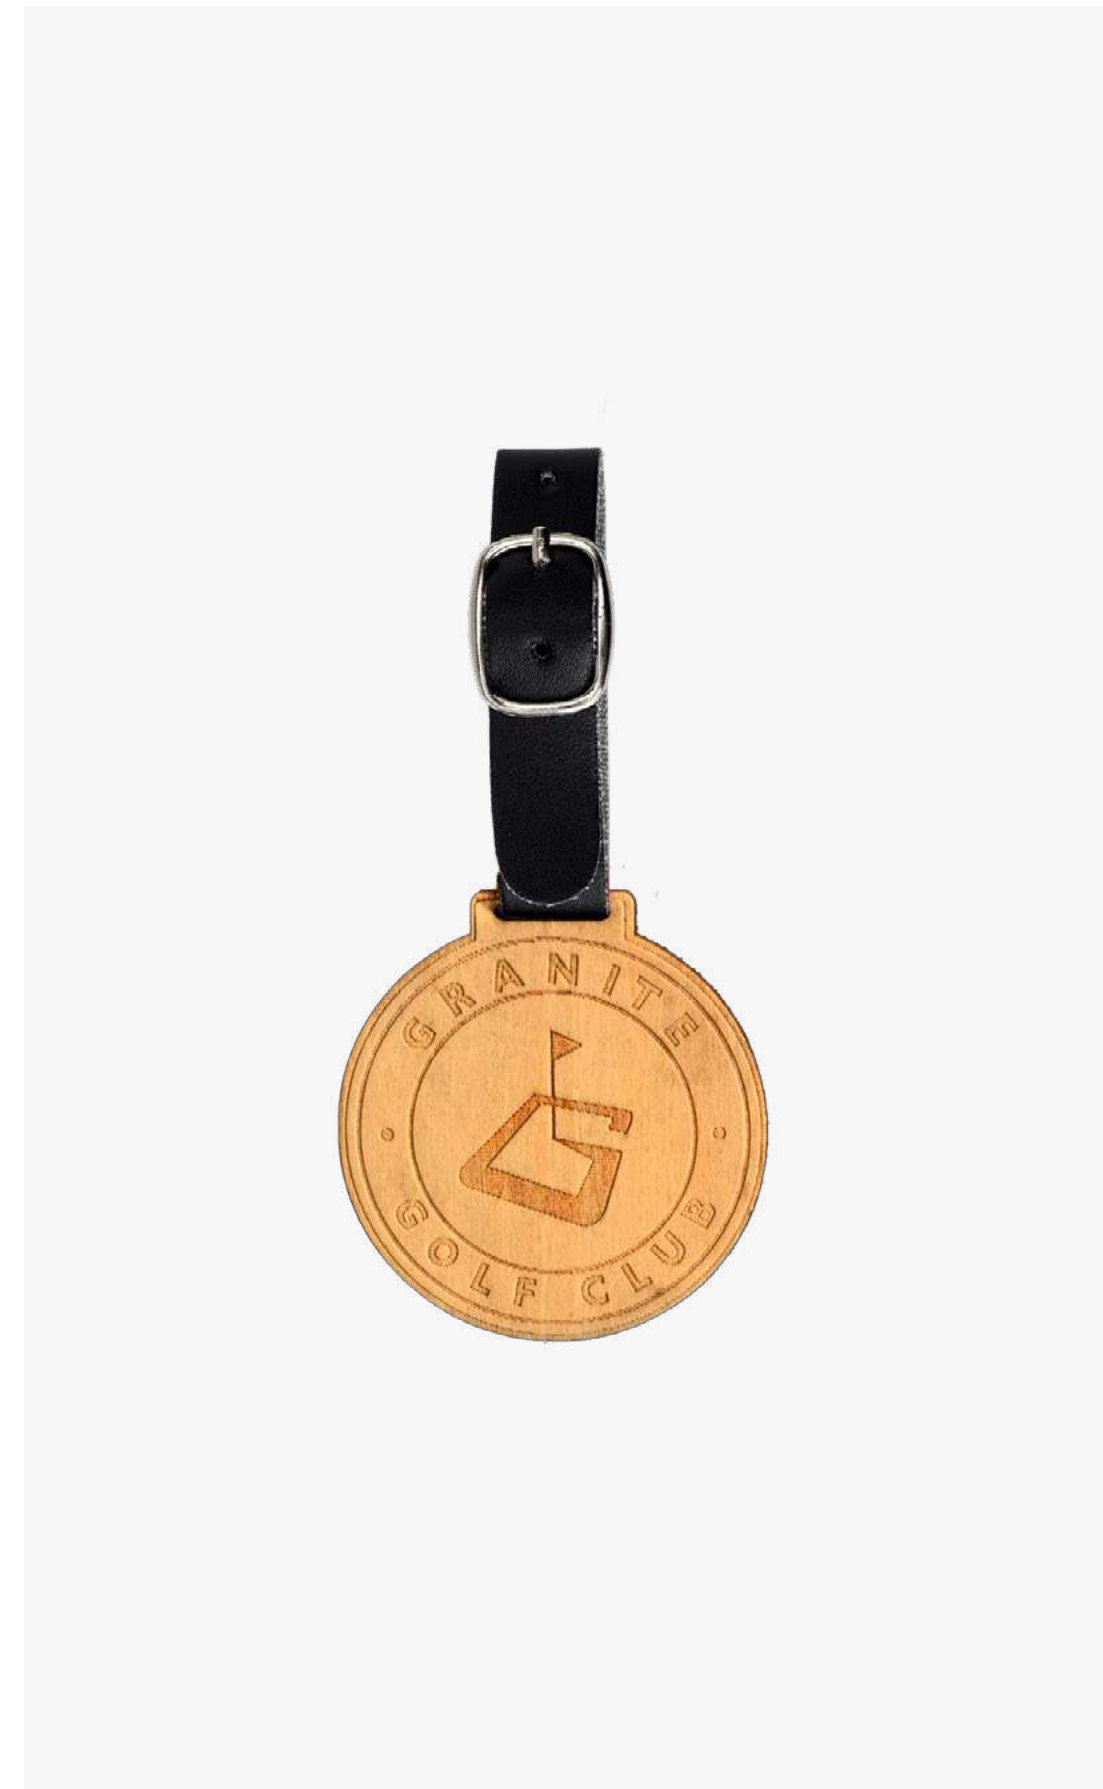

Laser engrave
MOQ 12pcs

CUSTOM 3D FLEX

Custom shape, 3D rubber bag tag.
Leather strap.

Custom
MOQ 100pcs

CUSTOM BAMBOO

Laser etched bamboo. Single or double sided.
Leather strap.

Custom
MOQ 100pcs

CUSTOM LITE