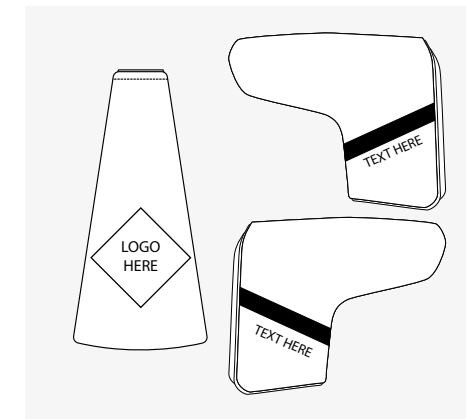

CUSTOM TRADITIONAL PUTTER

Choose your design

Design 1

Design 2

Design 3

Design 4

Design 5

Design 6

Choose your closure

Magnetic

Velcro

Custom traditional shaped putter cover.
Fur lining with magnetic or velcro closure.

MOQ
20pcs per design / per size

Lead-time
Standard - 16 Weeks Express 8-10 Weeks

CUSTOM MALLET / SPIDER MALLET PUTTER