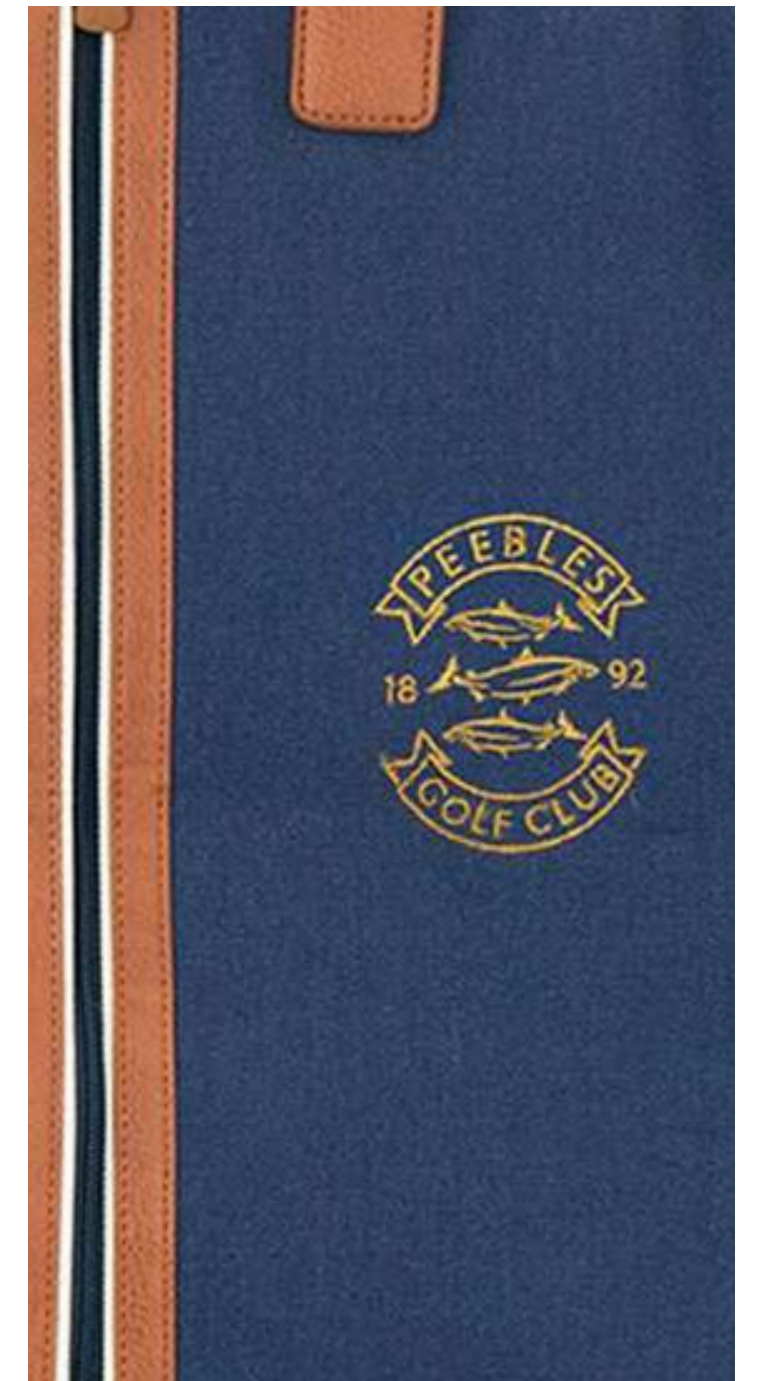

Flight Bag
135cm x 40cm x 28cm

Cabin Bag
54cm x 35cm x 22cm

Holdall
60cm x 29cm x 29cm

Shoe Bag
36cm x 24cm x 12cm

Backpack
45cm x 35cm x 20cm

Toiletry Bag
31cm x 22cm x 10cm

Embroidery
MOQ 2pcs

HERITAGE

The Heritage collection pairs sports luxe with a canvas outer & faux leather detailing. Luxury lining & personalised embroidered design.

Available Items

Holdall
60cm x 28cm x 30cm

Suit Carrier
60cm x 66cm x 4cm