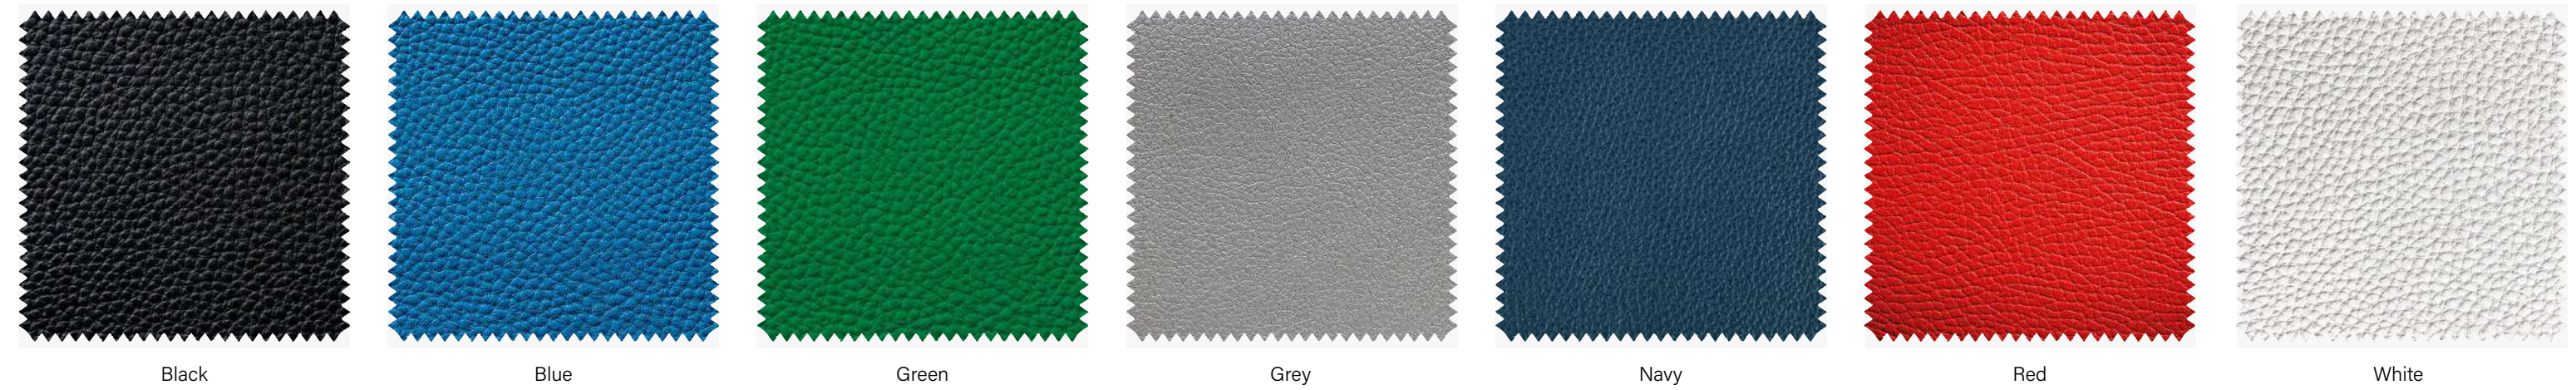

Lead-time
Standard - 16 Weeks Express 8-10 Weeks

CUSTOM PRESTIGE

Choose your design

Choose your material colours

Choose your size

Custom head cover with a structured profile. Luxury faux leather with fur lining. Available in Driver, Fairway & Hybrid.