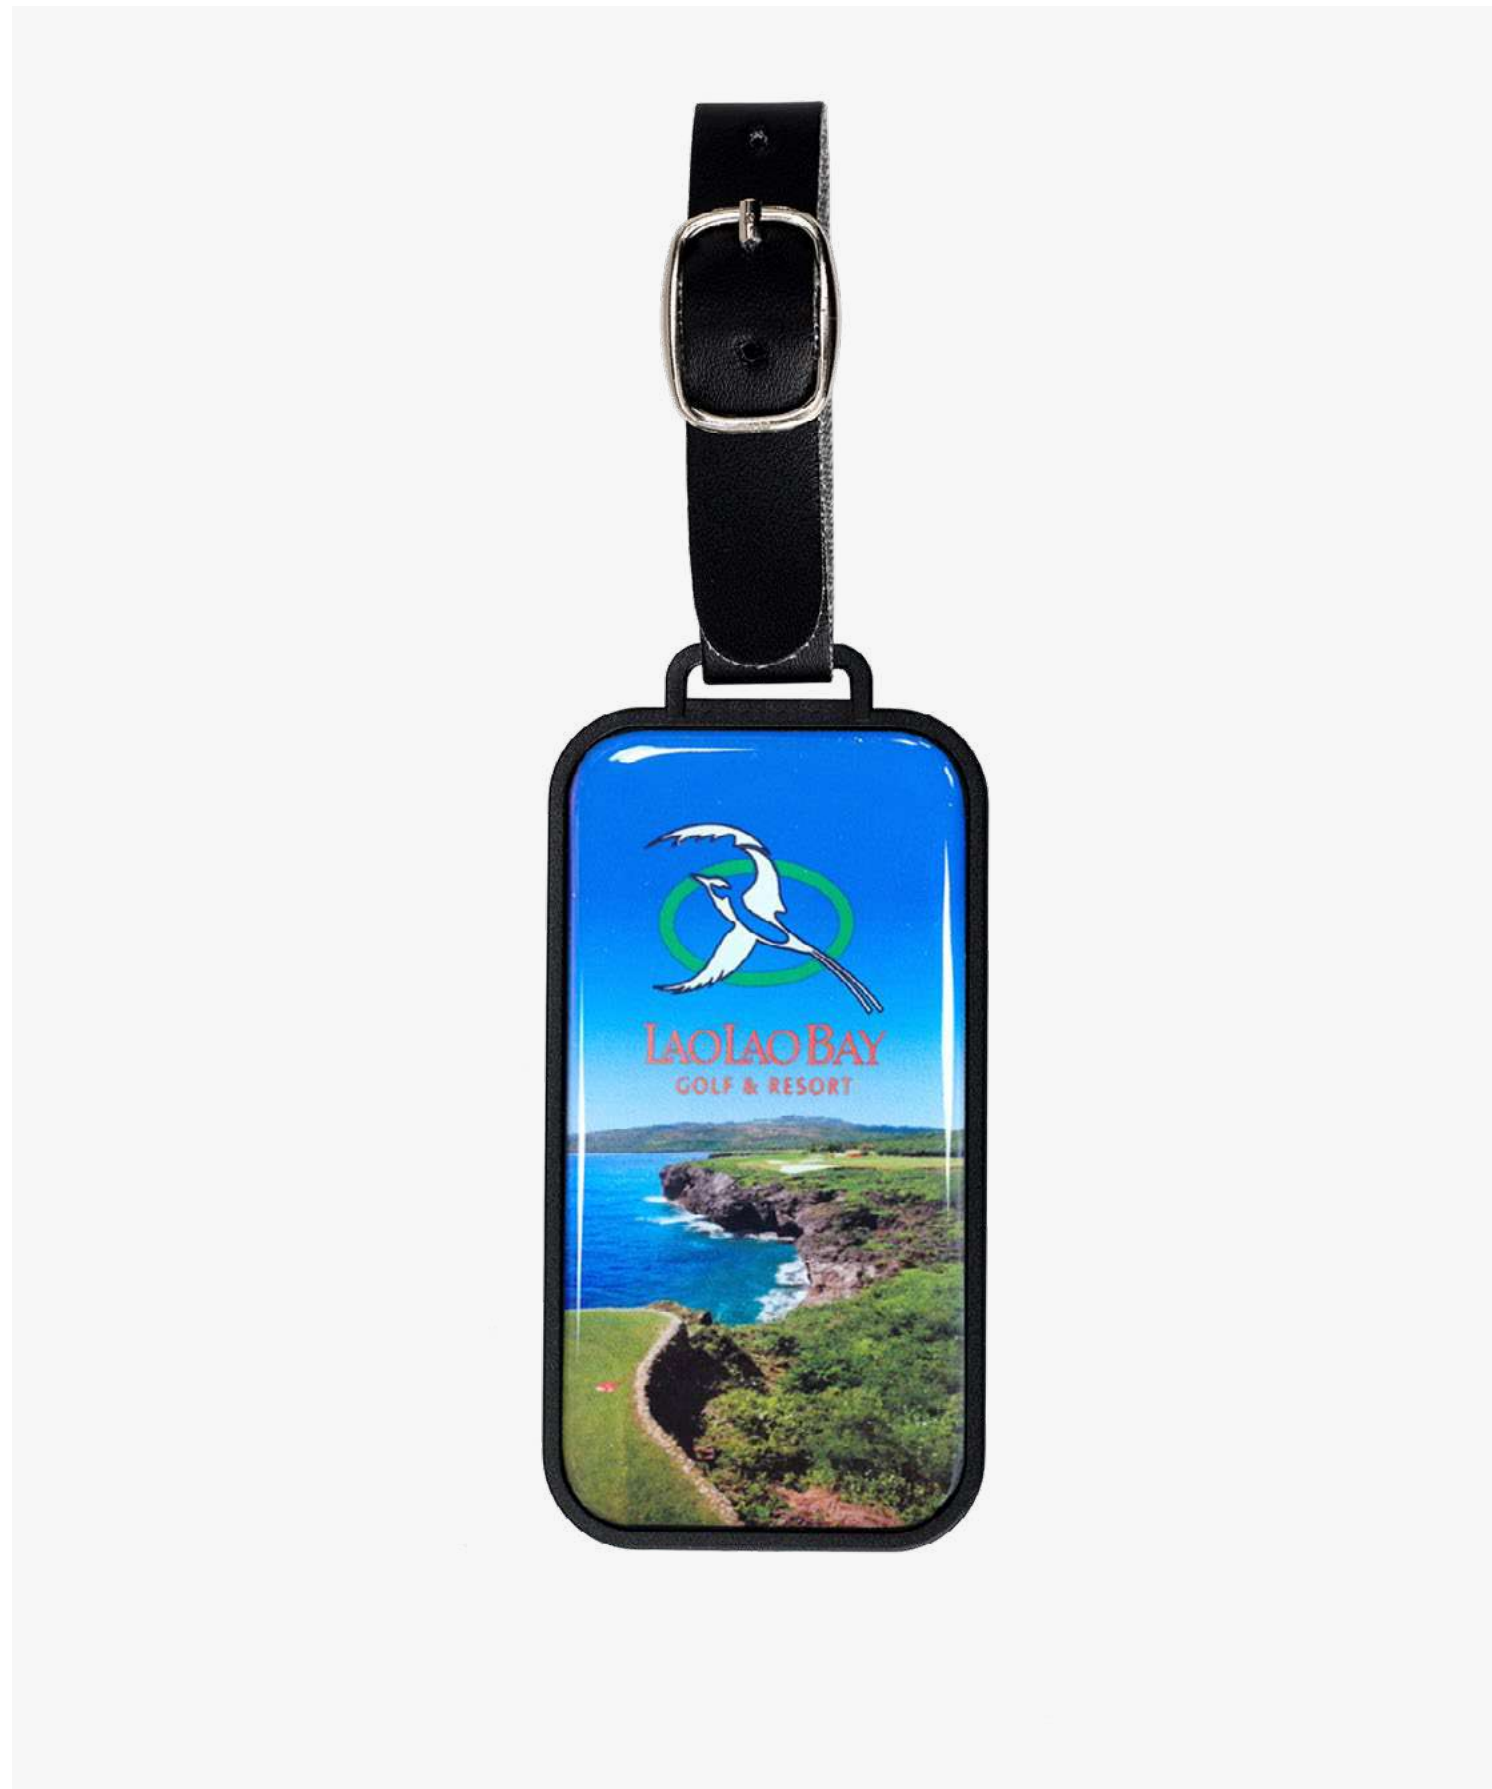

SPIRIT RECTANGLE

Plastic bag tag. Printed logo with epoxy resin dome.
Membership sticker area. Leather strap.

Resin
MOQ 30pcs