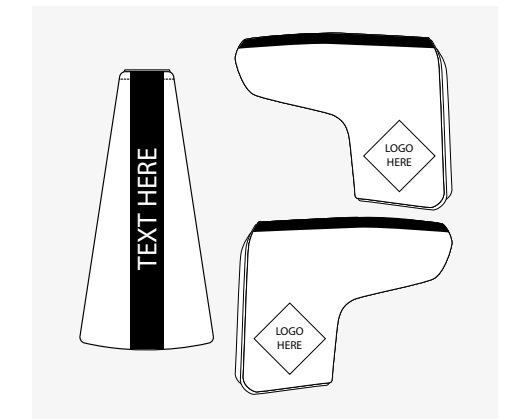

CUSTOM TRADITIONAL PUTTER

Choose your design

Design 1

Design 2

Design 3

Design 4

Design 5

Design 6

Choose your closure

Magnetic

Velcro

Custom traditional shaped putter cover.
Fur lining with magnetic or velcro closure.

MOQ
20pcs per design / per size

Lead-time
Standard - 16 Weeks Express 8-10 Weeks

CUSTOM MALLET / SPIDER MALLET PUTTER