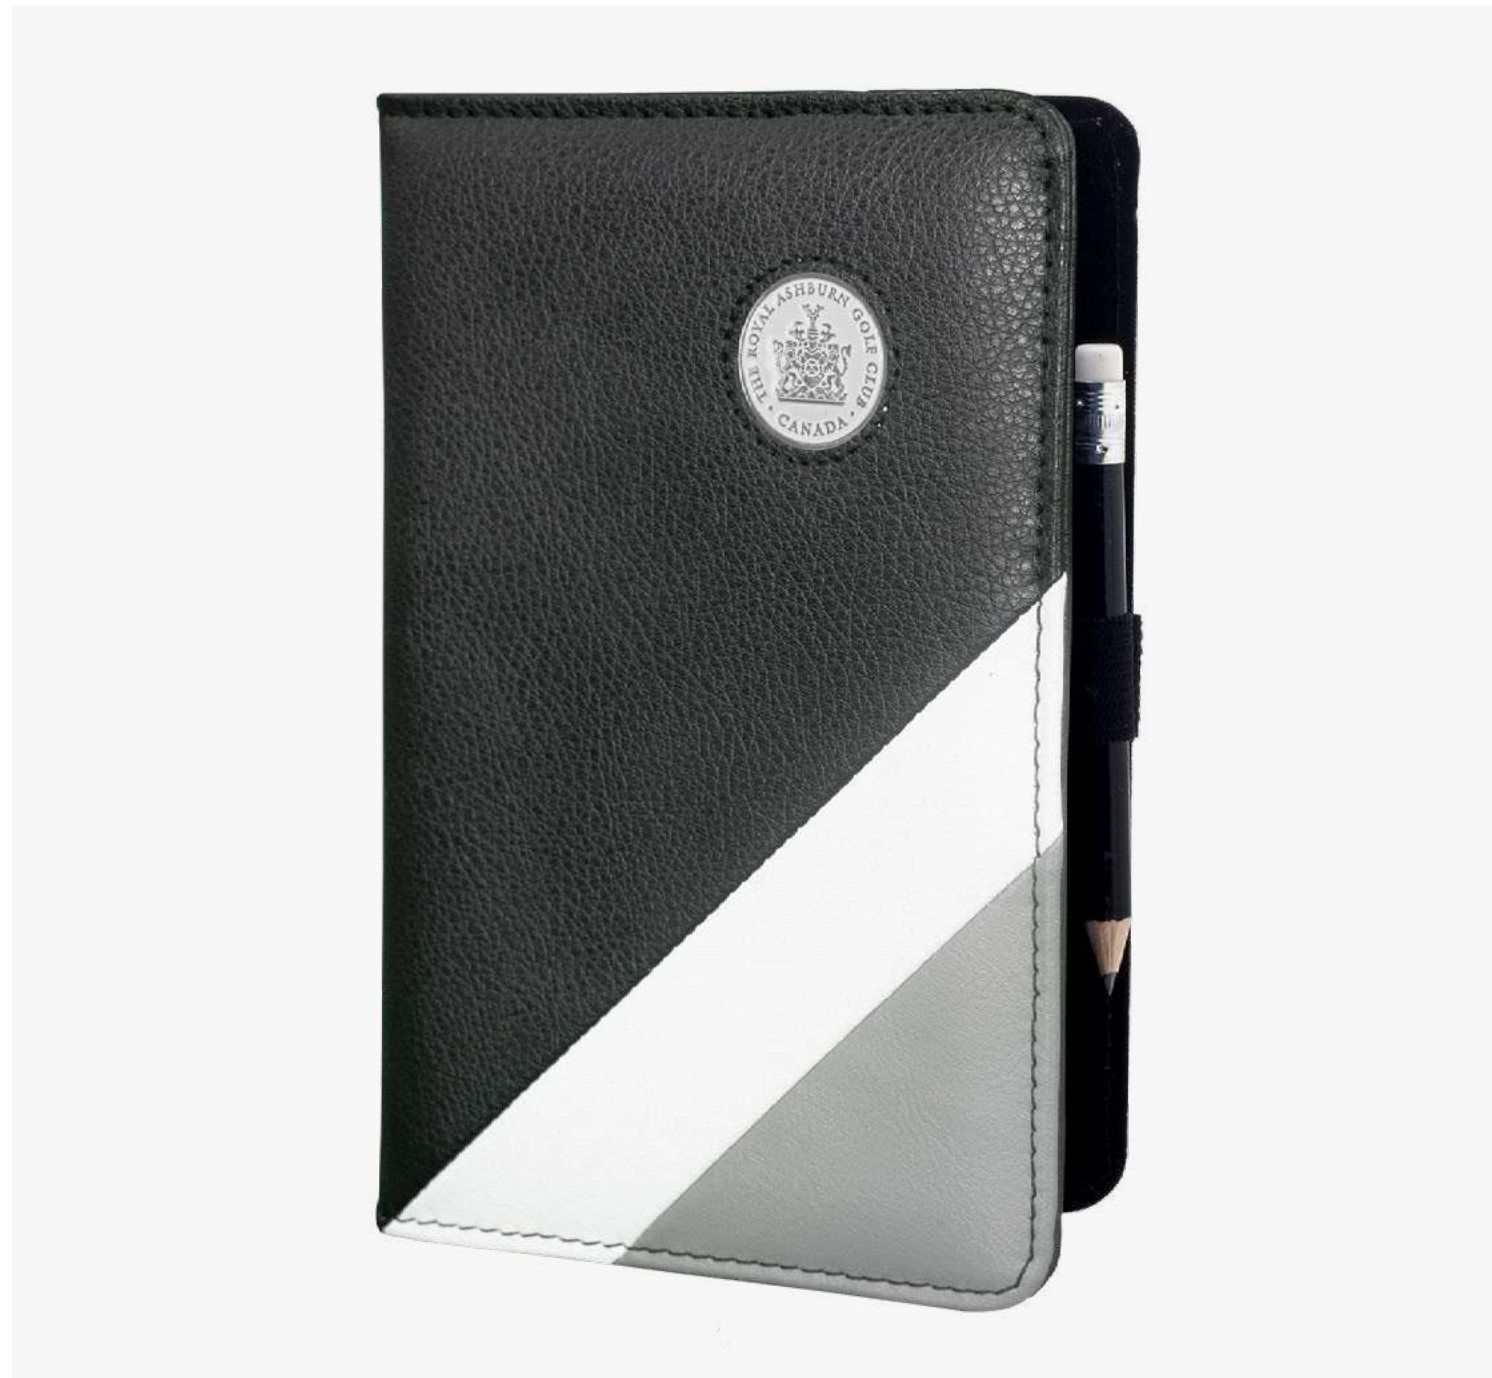

SPECTRUM LEATHER

Leather scorecard holder with fixed logo.
Pencil included.

Available colour

Black

Navy

White

MOQ 30pcs

Fits card size 21 x 15cm