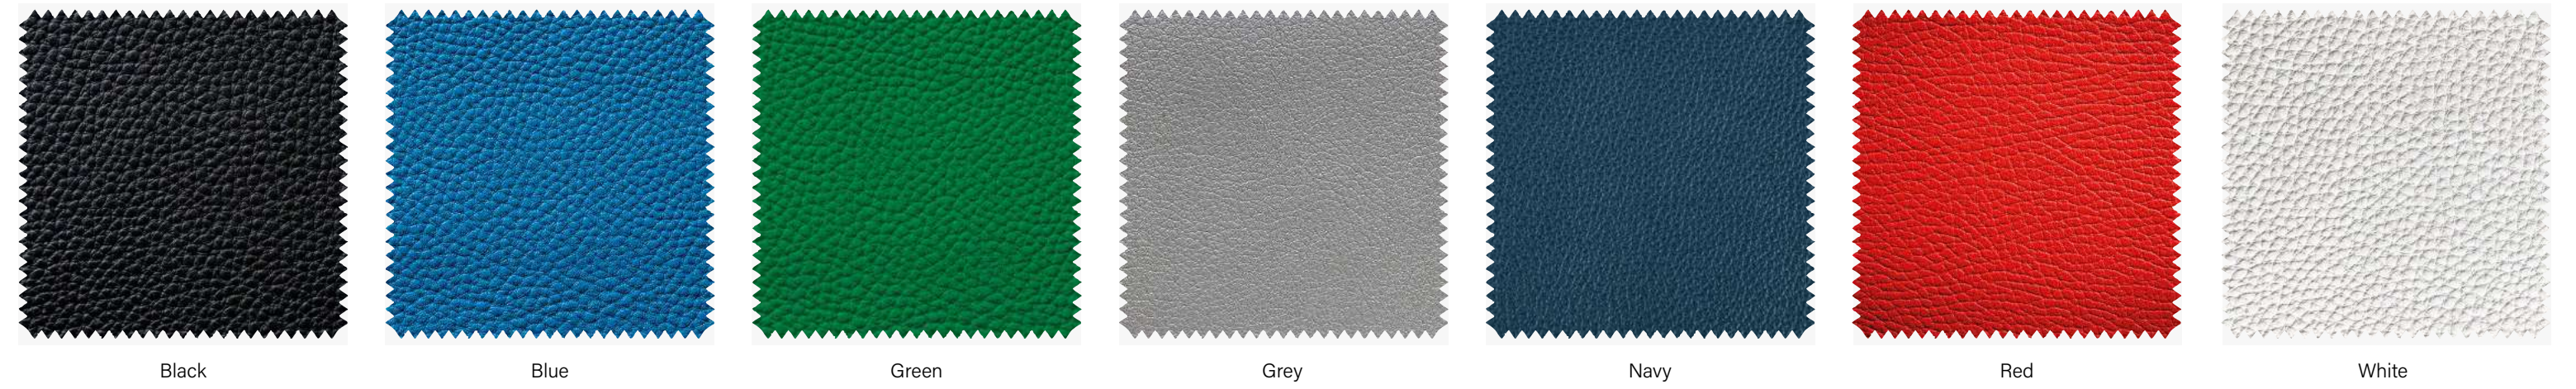

Choose your material colours