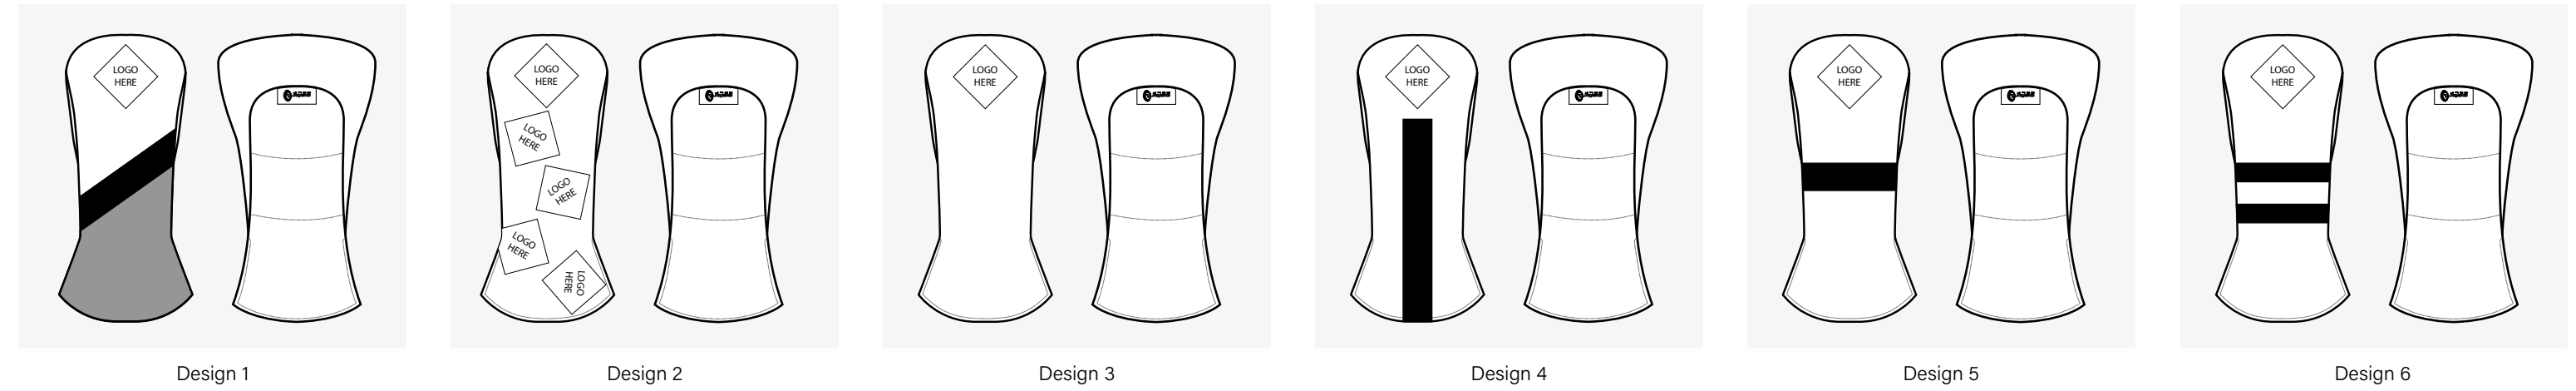

CUSTOM SPECTRUM

Choose your design

Choose your material colours

Choose your size

Custom head cover with a classic profile. Luxury faux leather with fur lining. Available in Driver, Fairway & Hybrid.

MOQ
20pcs per design / per size

Lead-time
Standard - 16 Weeks Express 8-10 Weeks

CUSTOM PRESTIGE

Choose your design

Choose your material colours

Choose your size

Custom head cover with a structured profile. Luxury faux leather with fur lining. Available in Driver, Fairway & Hybrid.