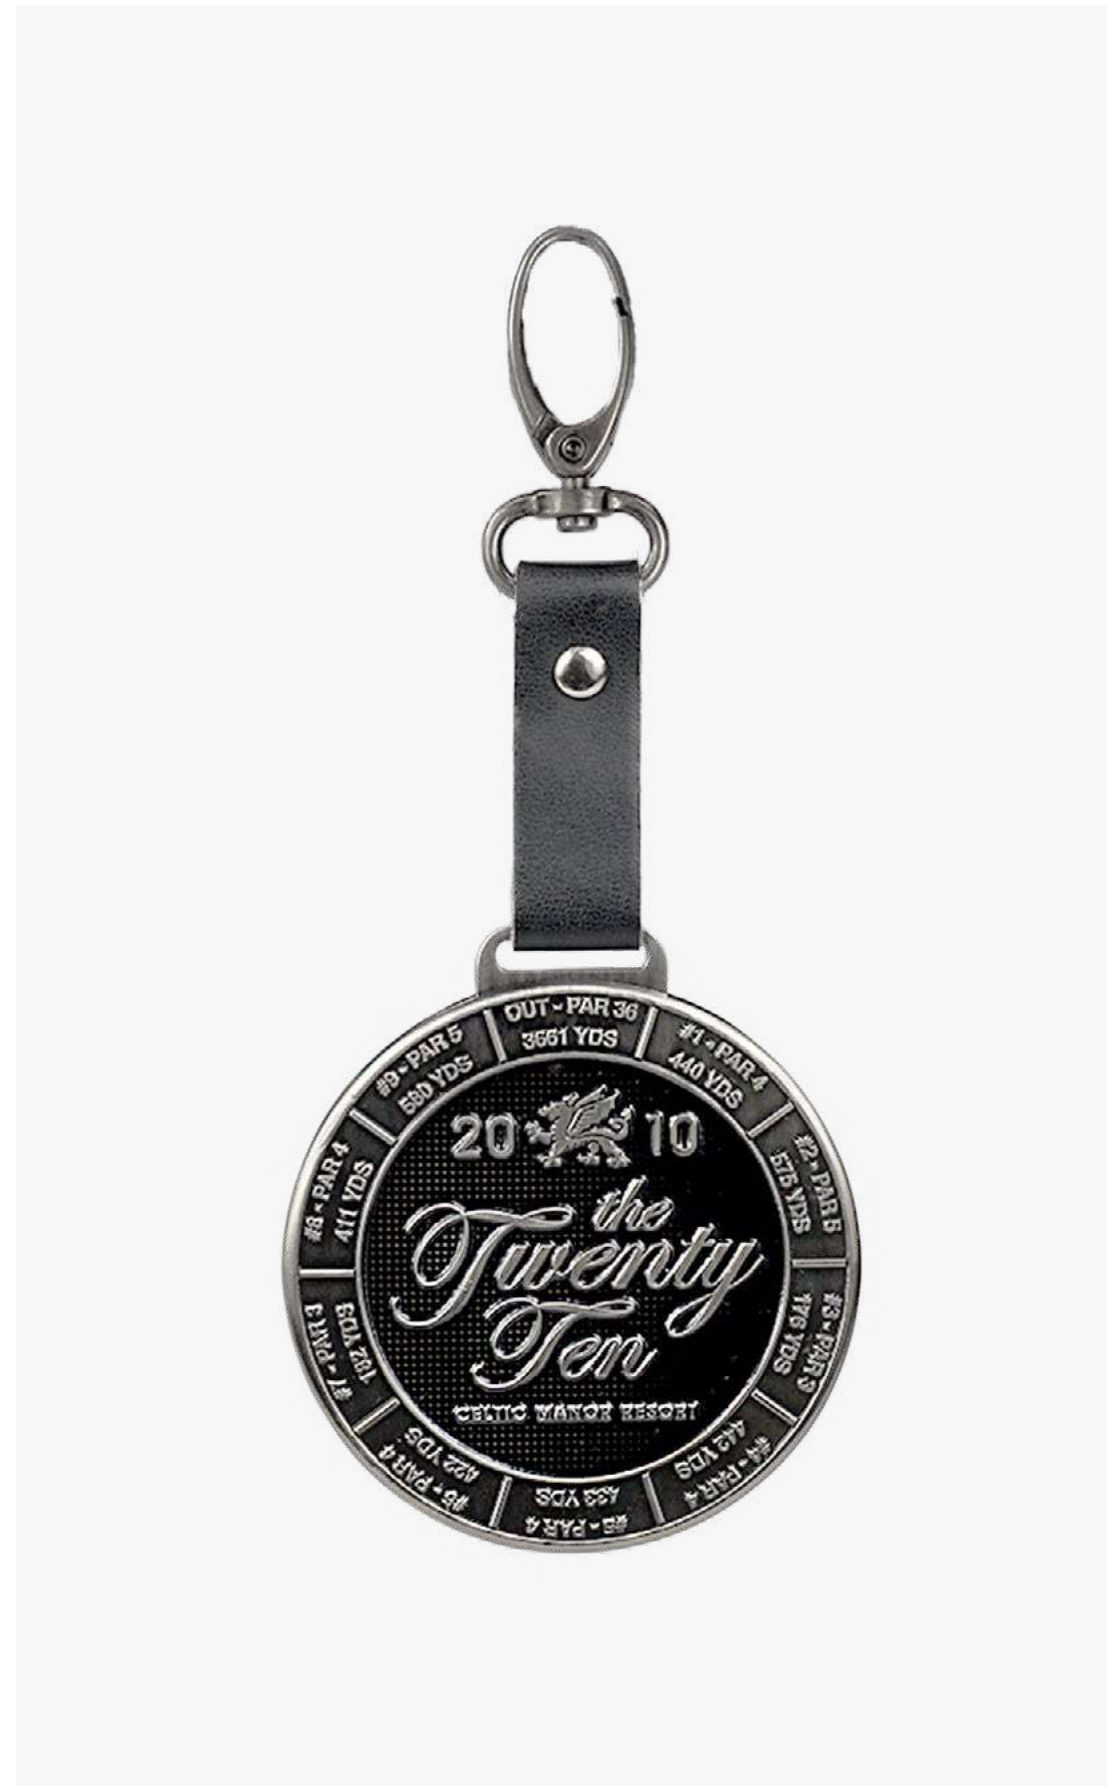

CUSTOM YARDAGE

Stamped metal bag tag. Featuring course yardages. Various straps, clips & finishes available.

Metal colours