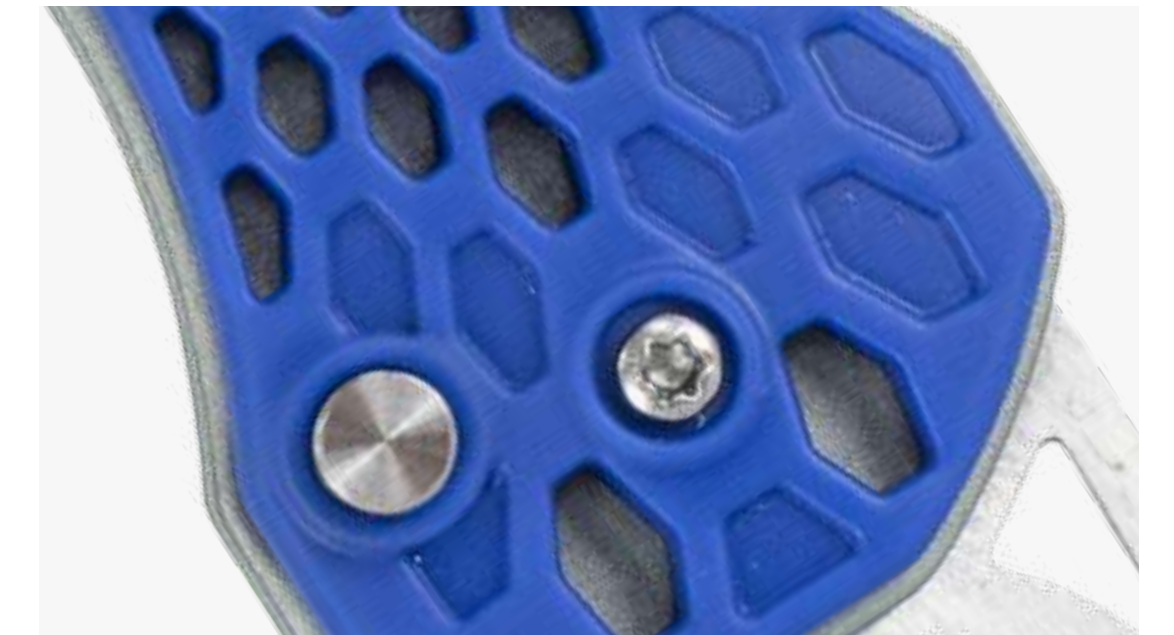

VENOM PITCHMASTER

Automatic lightweight retractable fork, with removable 24mm ball marker.
Optional gift tin.

Available colours

Black

Blue

Green

Orange

Pink

Red

Sky

Yellow

Custom
MOQ 100pcs / Resin
MOQ 30pcs