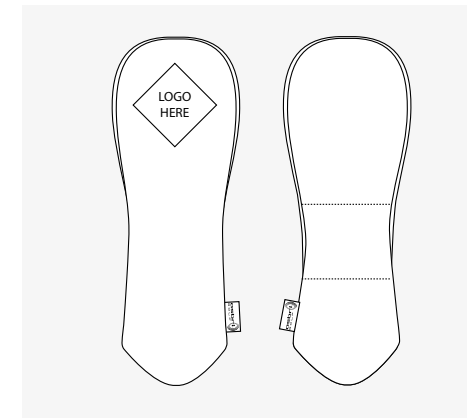

Choose your design

Design 1