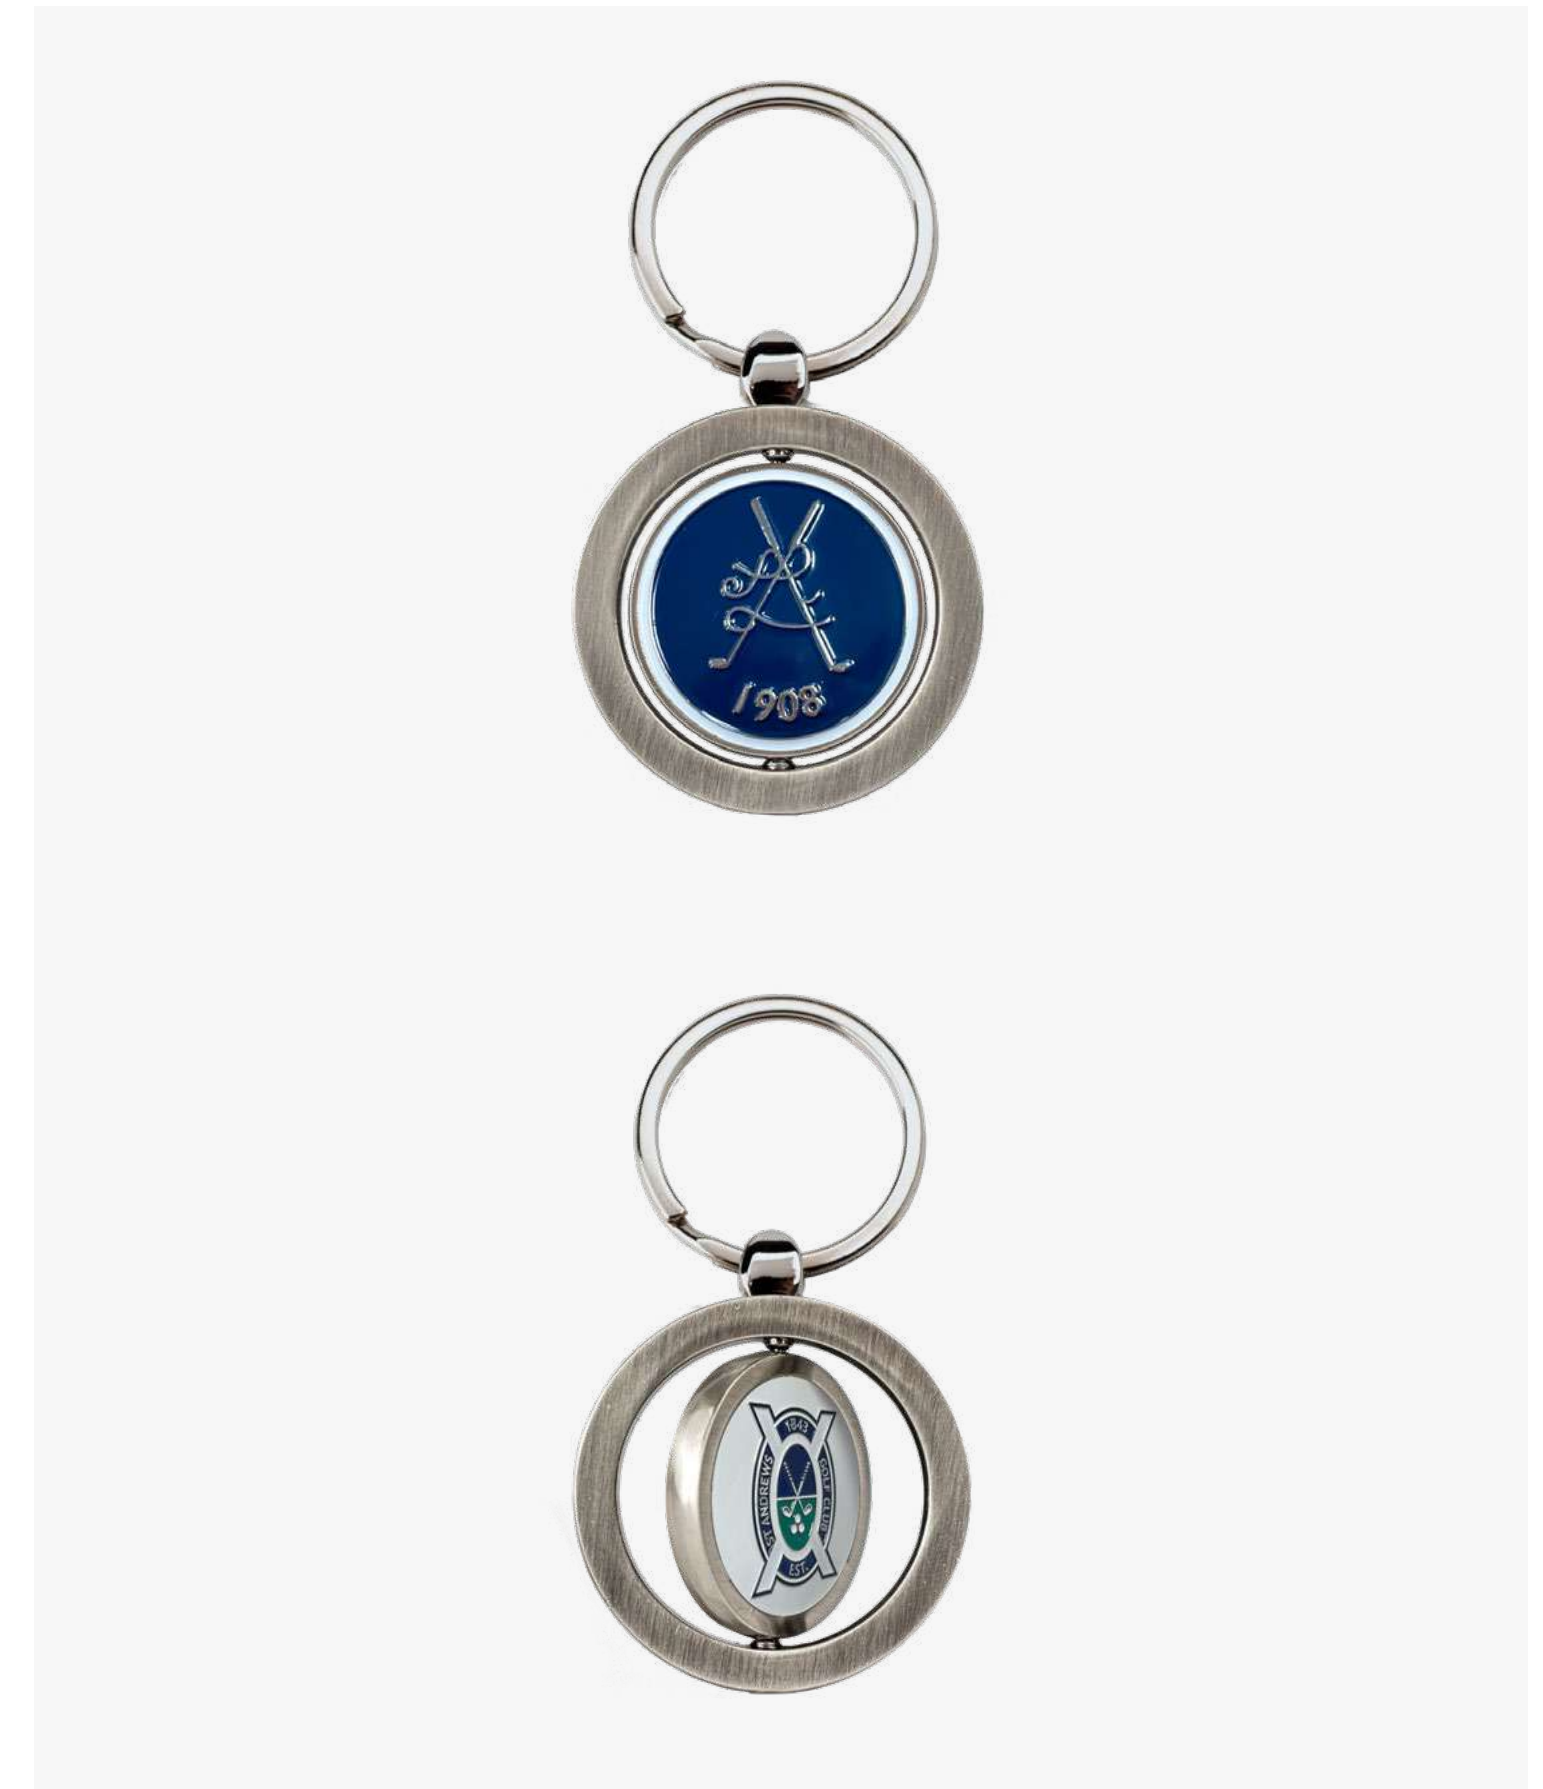

CUSTOM SPIRAL KEYRING

Custom keyring with rotating central section. Multiple finishes available.

Metal colours

Bronze Copper Silver Titanium

Custom
MOQ 100pcs

Custom
MOQ 100pcs

Custom
MOQ 100pcs