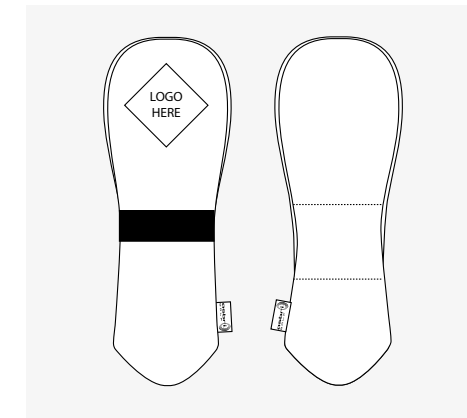

CUSTOM LEATHER

Choose your design

Design 2

Choose your material colours

Choose your size

Premium high-grade leather head covers with a classic profile. Fur lining.
Available in Driver, Fairway & Hybrid.

MOQ
20pcs per design / per size

Lead-time
Standard - 16 Weeks   Express 8-10 Weeks