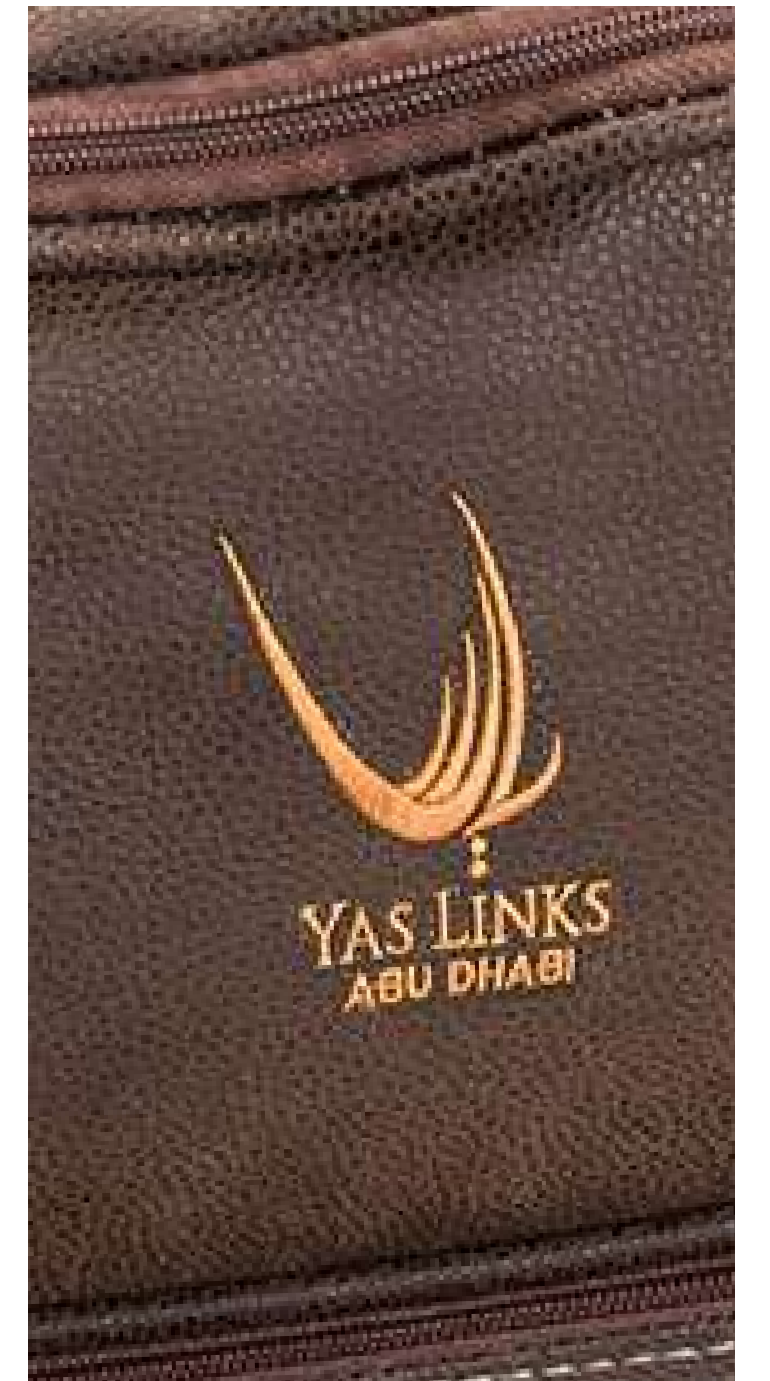

LEGACY

Add a touch of traditional charm to the locker room with our Legacy collection. Classic antique brown leatherette luggage offering practicality and elegance wherever your golf trip takes you.

Available Items

35cm x 54cm x 27cm

53cm x 62cm x 8cm

14cm x 37cm x 20cm

20cm x 33cm x 12cm

Embroidery
MOQ 2pcs