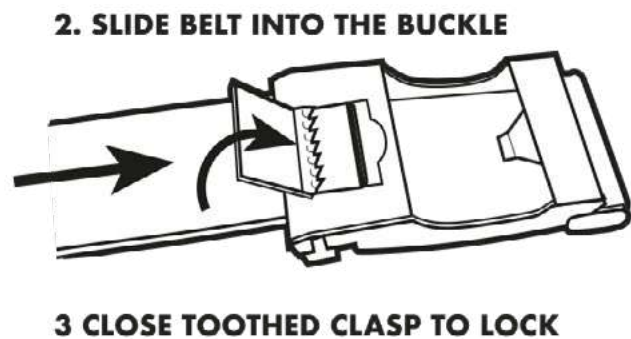

Custom
MOQ 100pcs

MOQ 6pcs

AMBASSADOR BELT

Luxury leather belt with ratchet buckle system. Fits up to 46" waist.
Available with or without logo.

Available colours

Black leather

Brown leather

Laser engraved
MOQ 6pcs