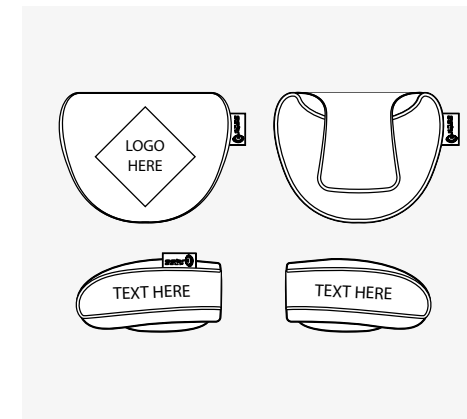

Mallet Design 1