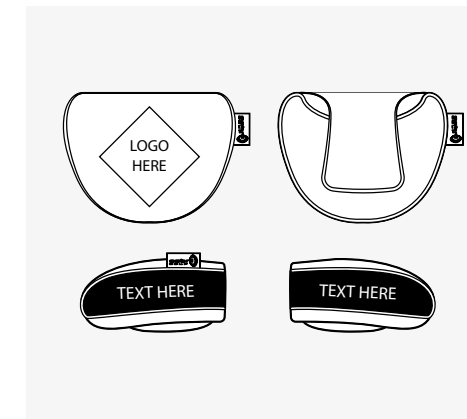

Mallet Design 2