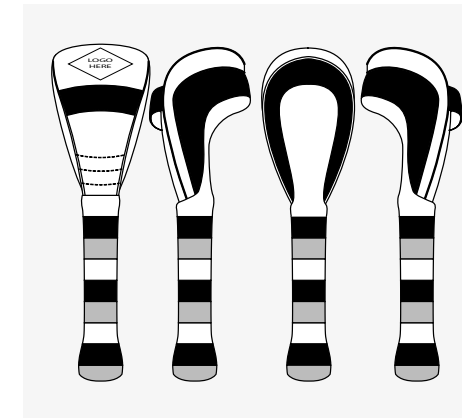

MOQ
20pcs per design / per size

Lead-time
Standard - 16 Weeks Express 8-10 Weeks

CUSTOM LEATHERETTE

Choose your design

Design 1

Design 2

Design 3

Design 4