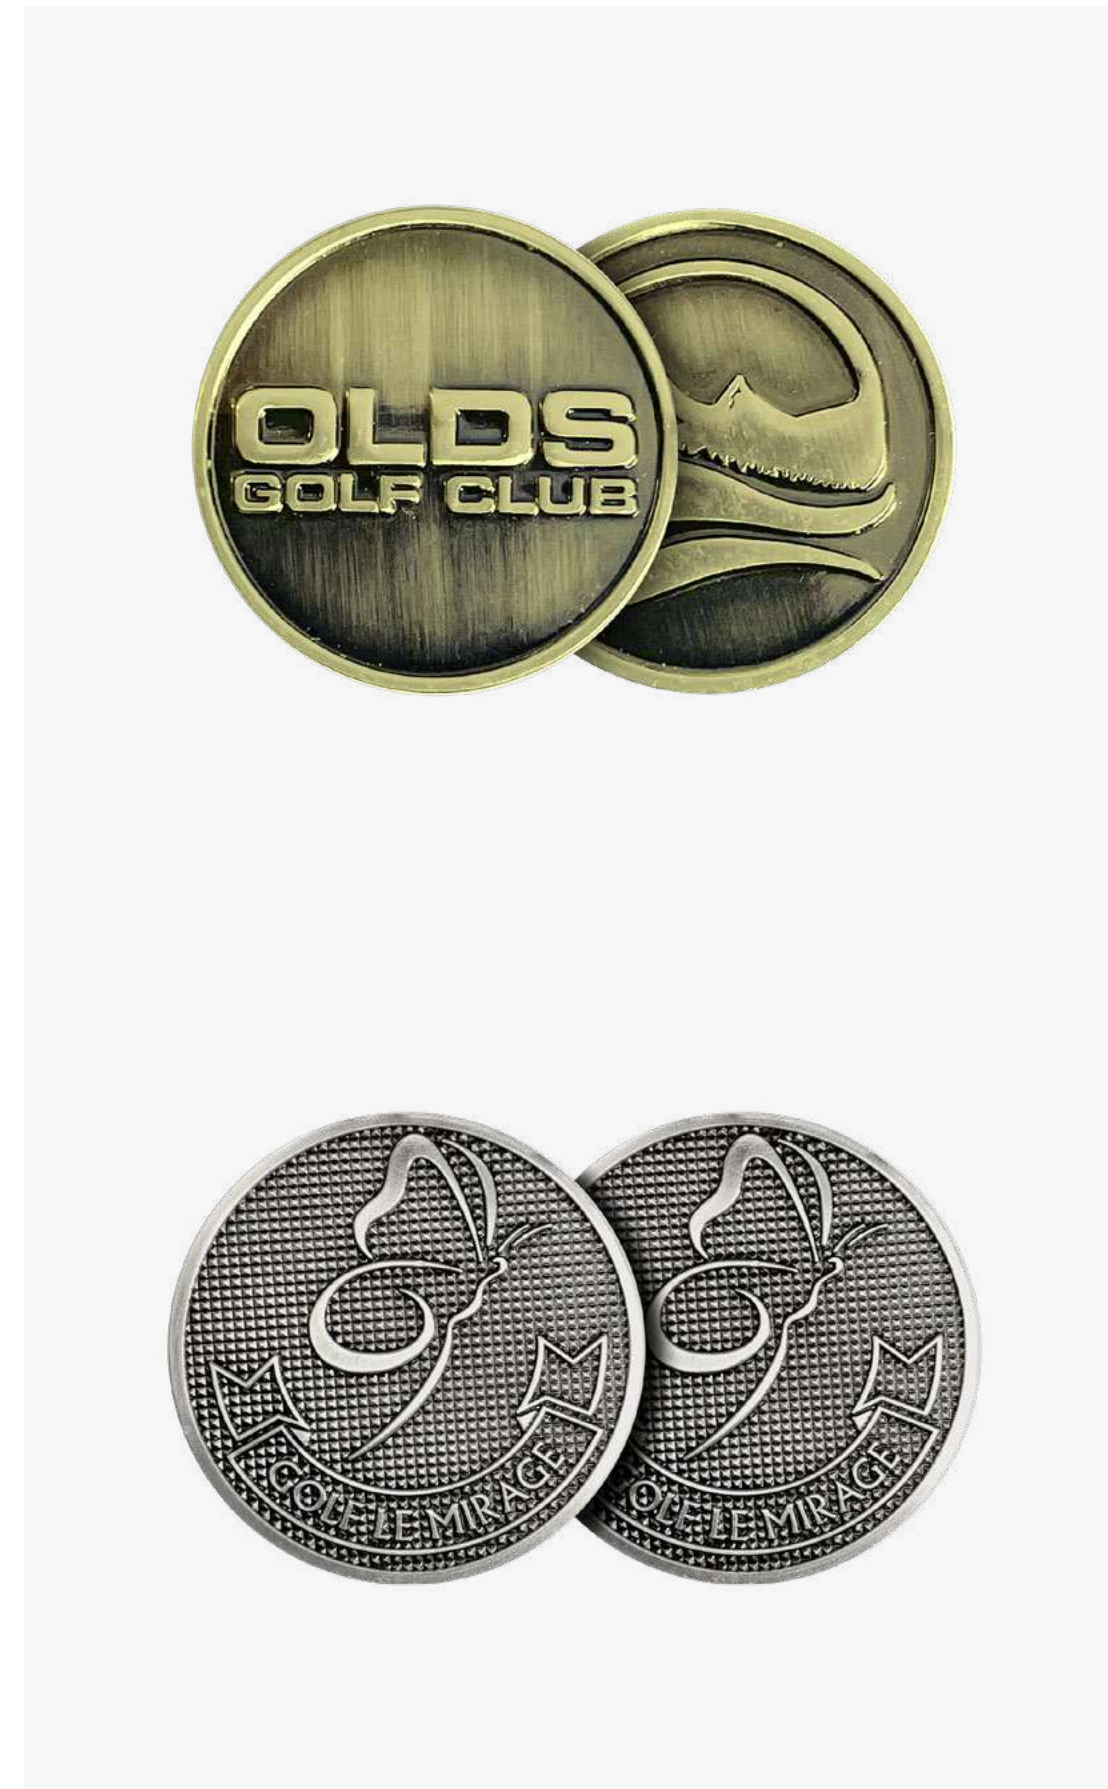

40MM BRUSHED

Stamped metal marker, brushed metal.
Raised finish.

Metal colours