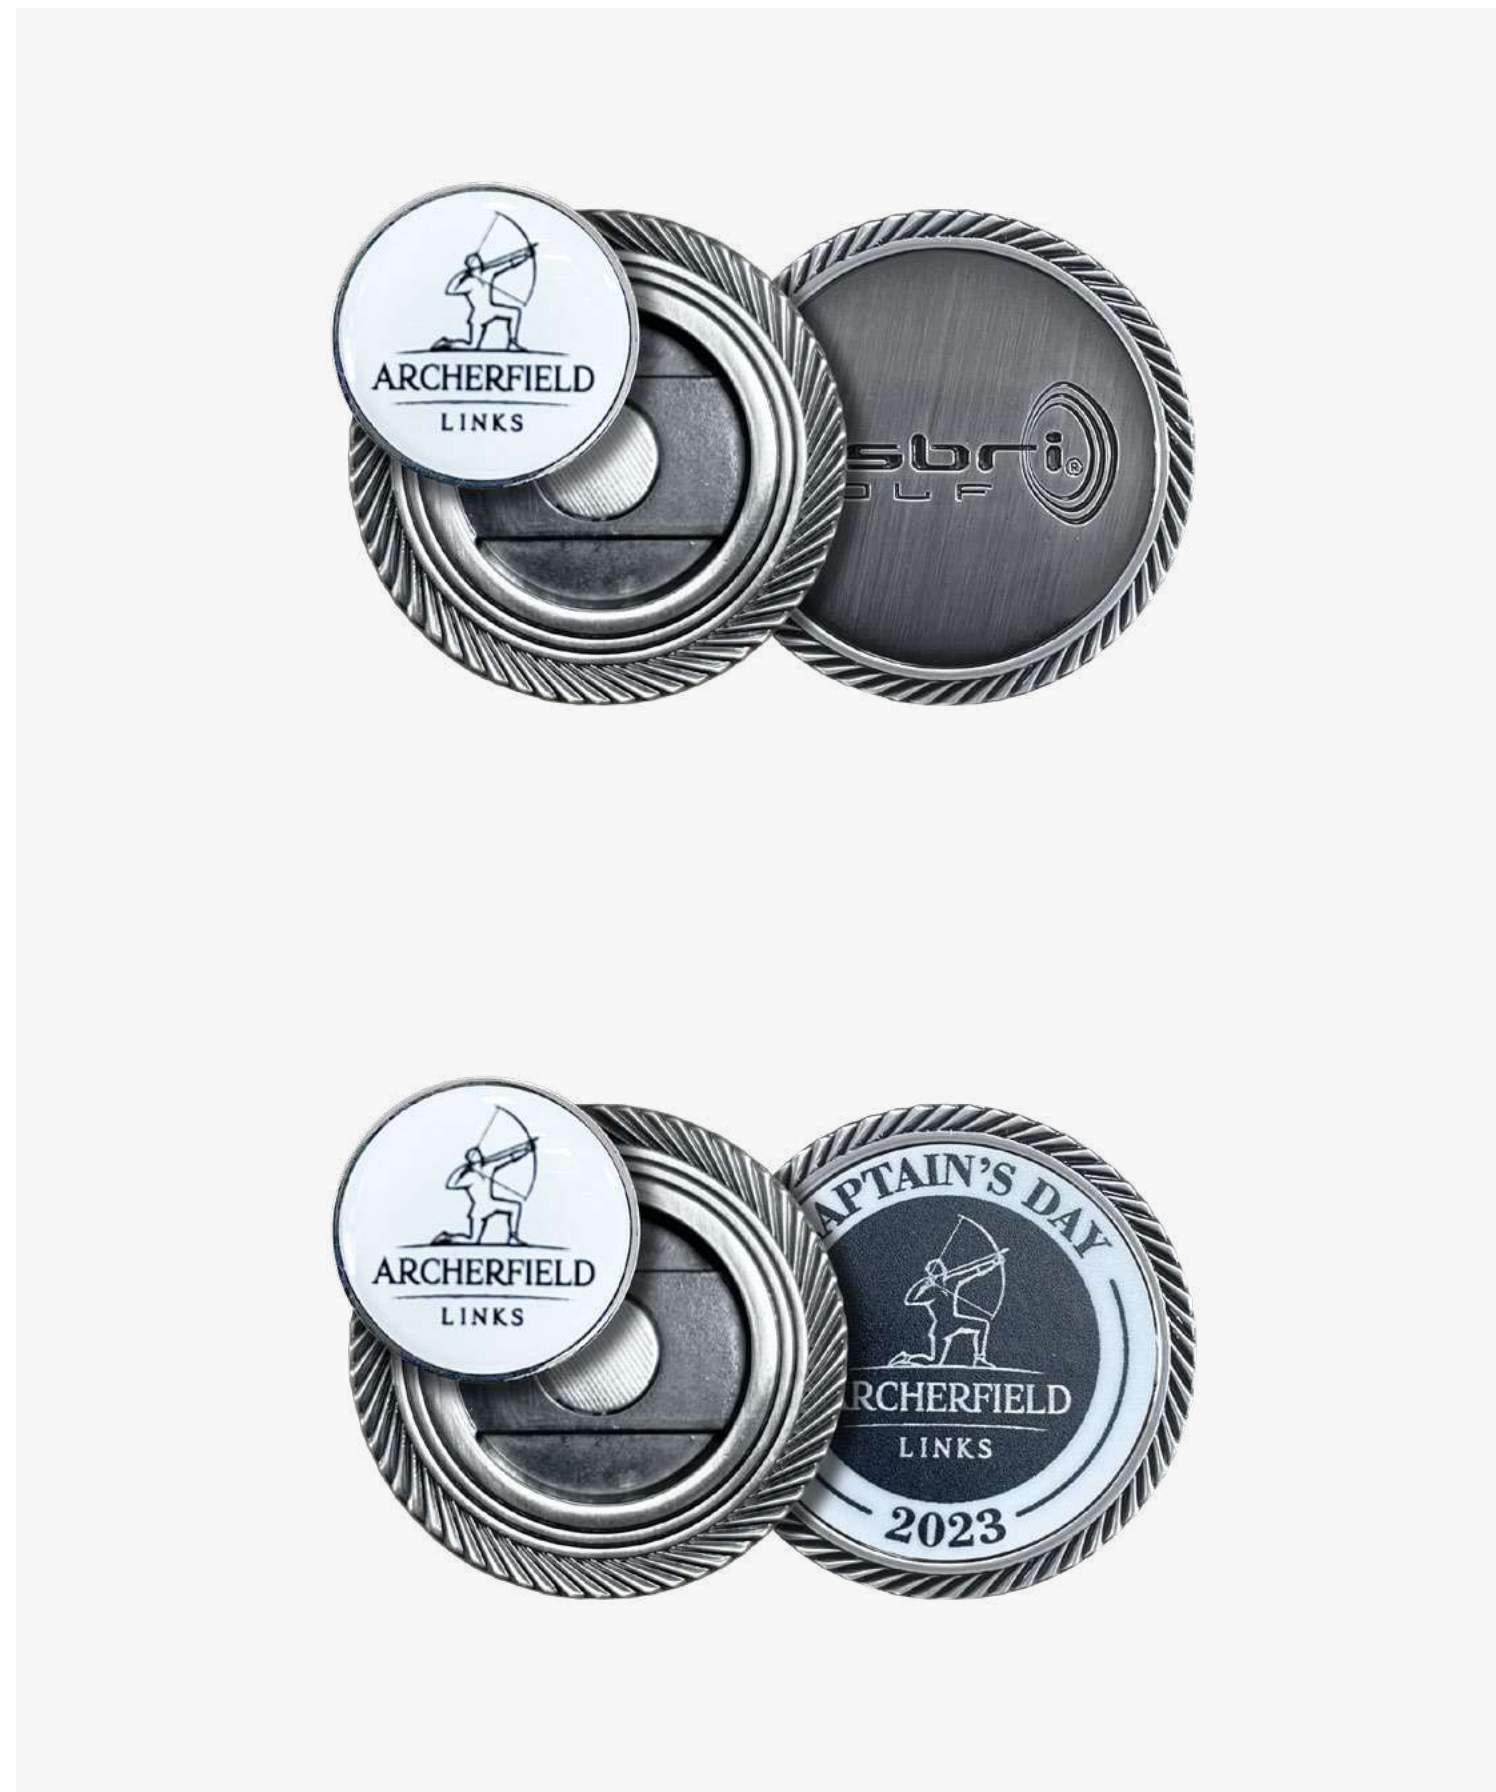

Metal colours

**44MM DELUXE HOLDER
YARDAGE**

Magnetic ball marker holder with 24mm marker.
Featuring course yardages.

Metal colours

40MM HELIX HOLDER RESIN

Magnetic ball marker holder with 24mm marker.
Featuring Helix edge. Optional laminate on reverse.