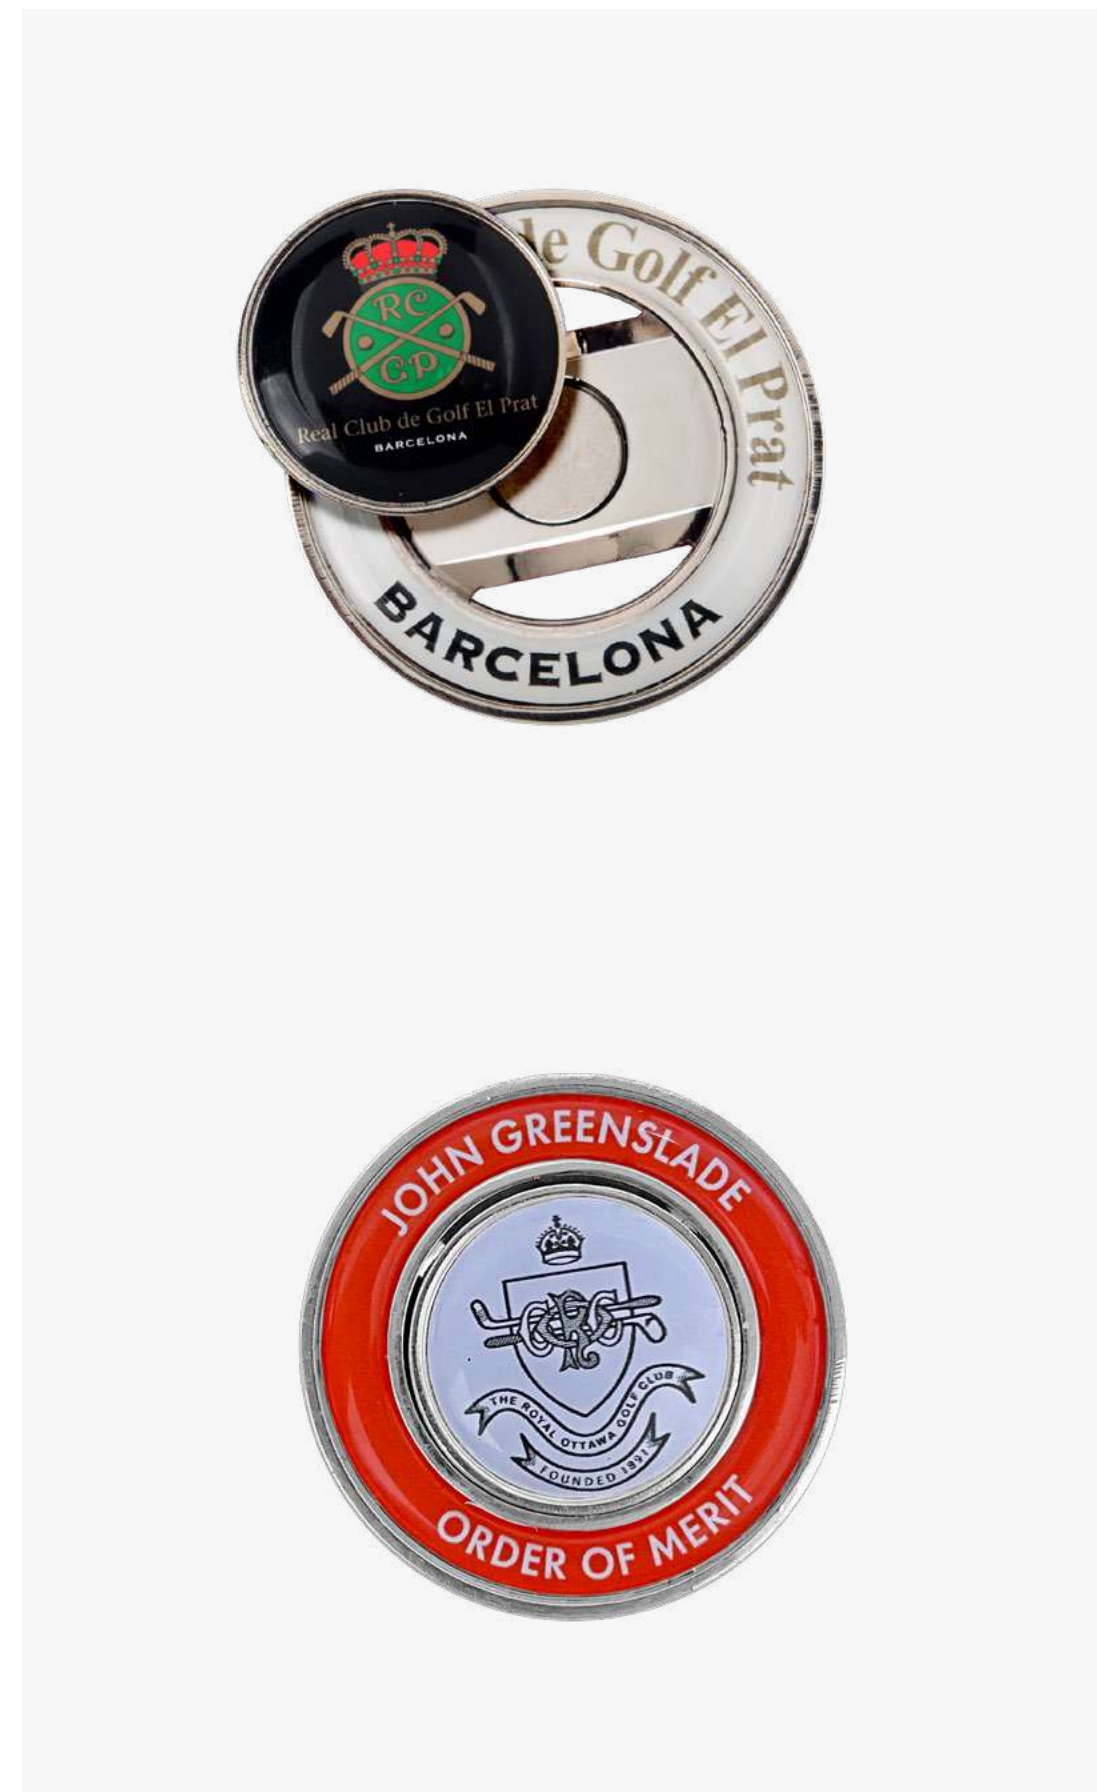

40MM HALO HOLDER RESIN

Magnetic ball marker holder with 24mm marker.
Printed resin surround.

Resin
MOQ 30pcs