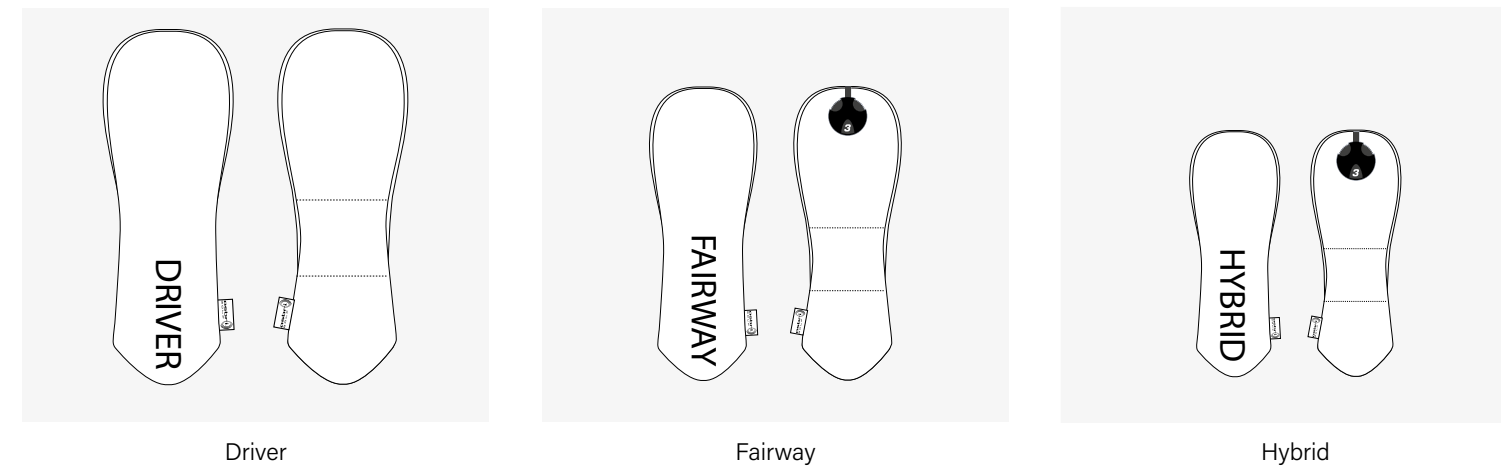

Choose your size

Driver

Fairway

Hybrid

Premium high-grade leather head covers with a classic profile. Fur lining.
Available in Driver, Fairway & Hybrid.

MOQ
20pcs per design / per size

Lead-time
Standard - 16 Weeks Express 8-10 Weeks

CUSTOM SPECTRUM

Choose your design

Choose your material colours

Choose your size

Custom head cover with a classic profile. Luxury faux leather with fur lining. Available in Driver, Fairway & Hybrid.

MOQ
20pcs per design / per size