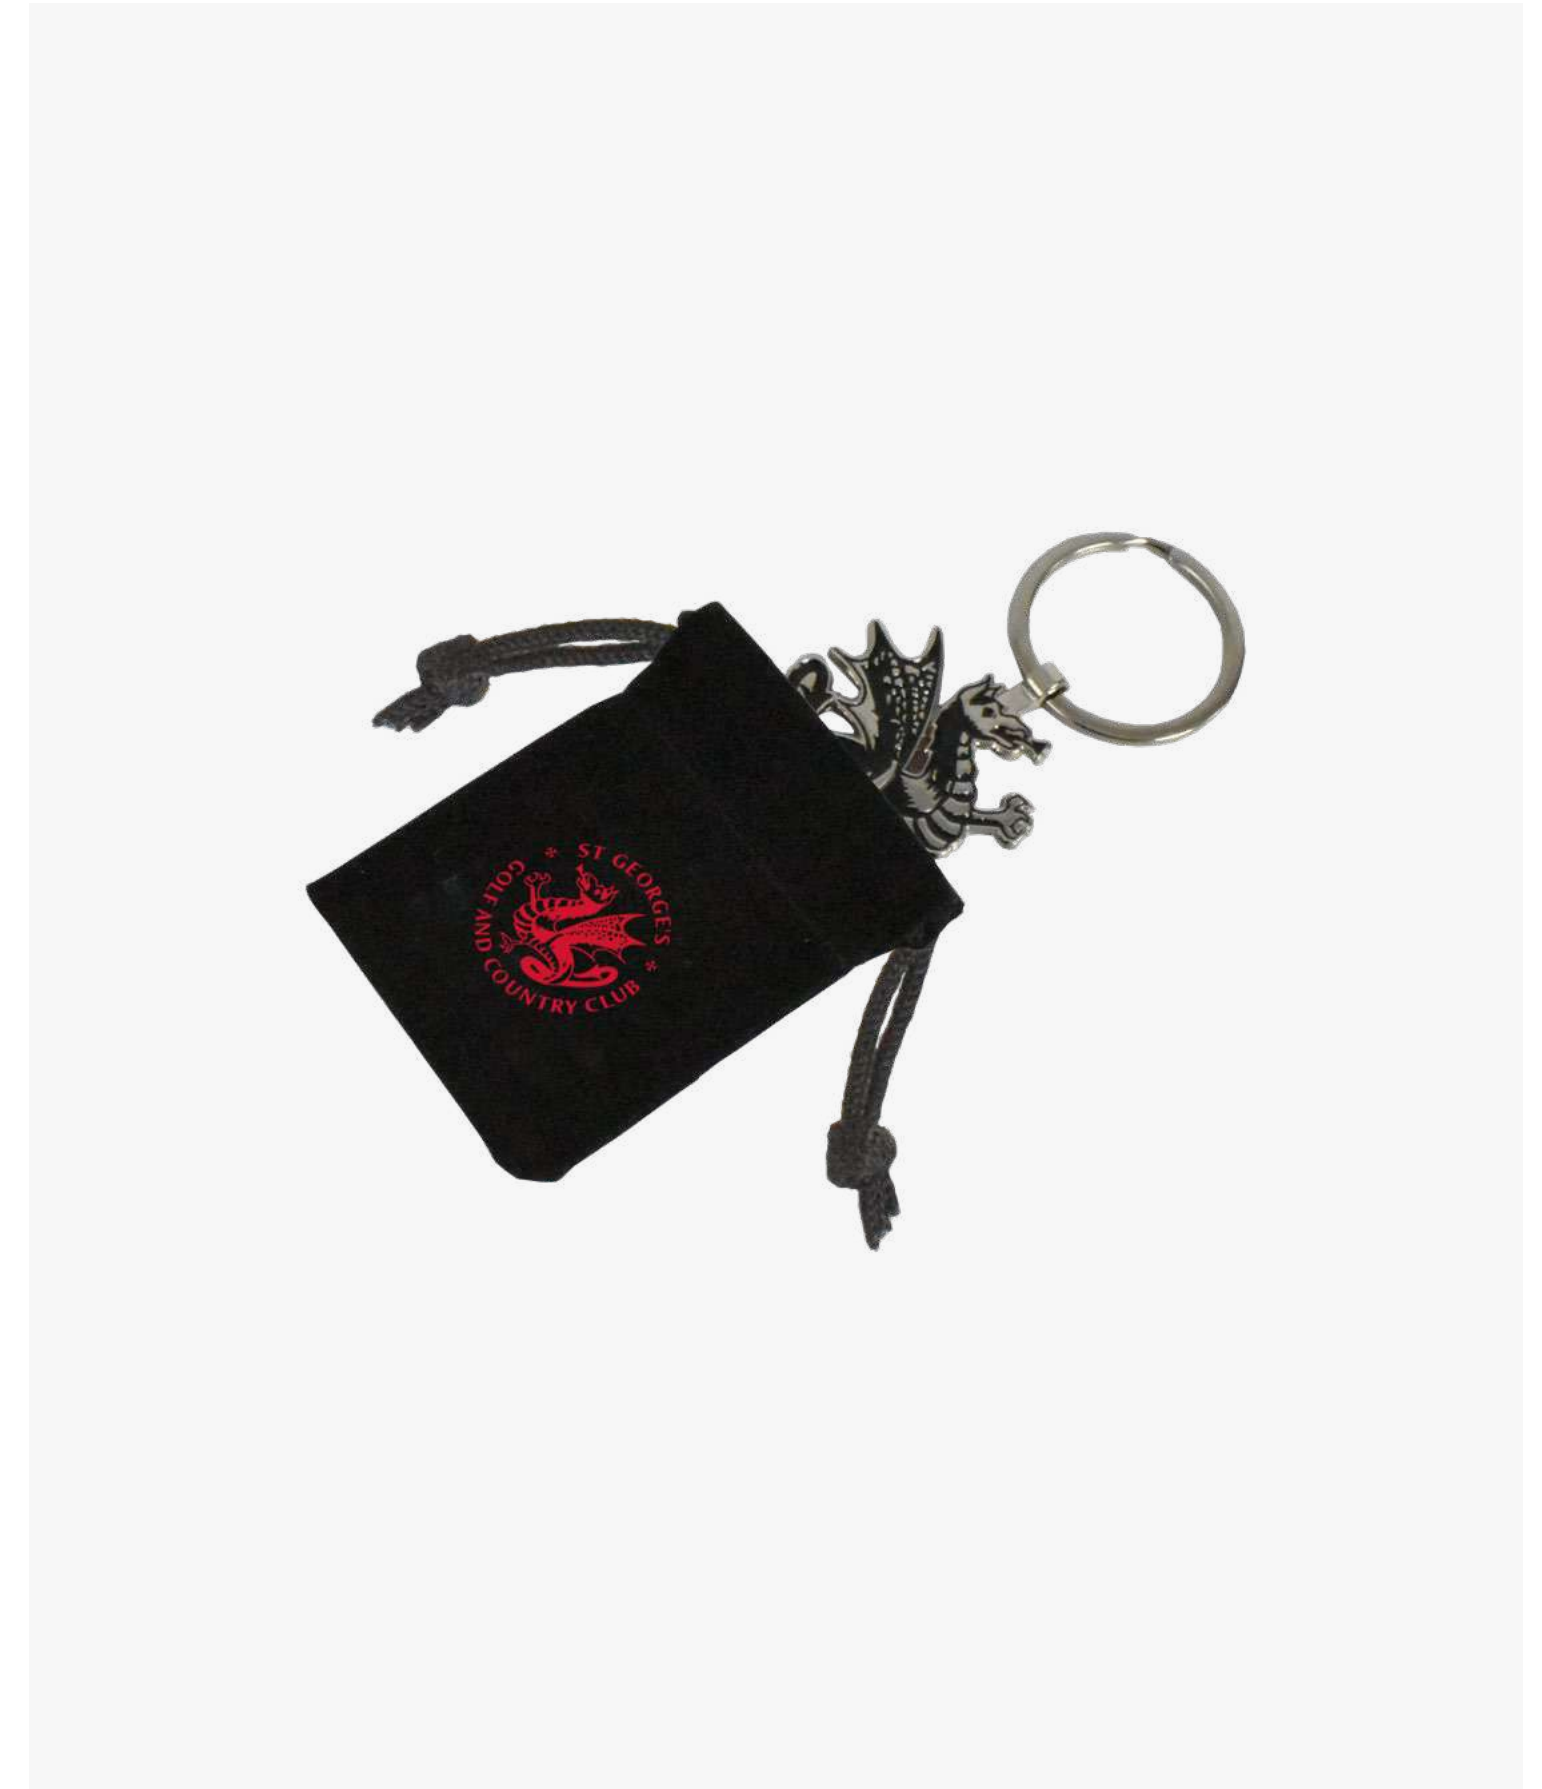

—
Custom
MOQ 100pcs

PRINTED GIFT POUCH
WITH CUSTOM YARDAGE MARKER

Single colour printed gift pouch.
Custom stamped 44mm yardage marker.

—
Custom
MOQ 100pcs

PRINTED GIFT POUCH
WITH CUSTOM KEYRING

Single colour printed gift pouch.
Custom shaped keyring.