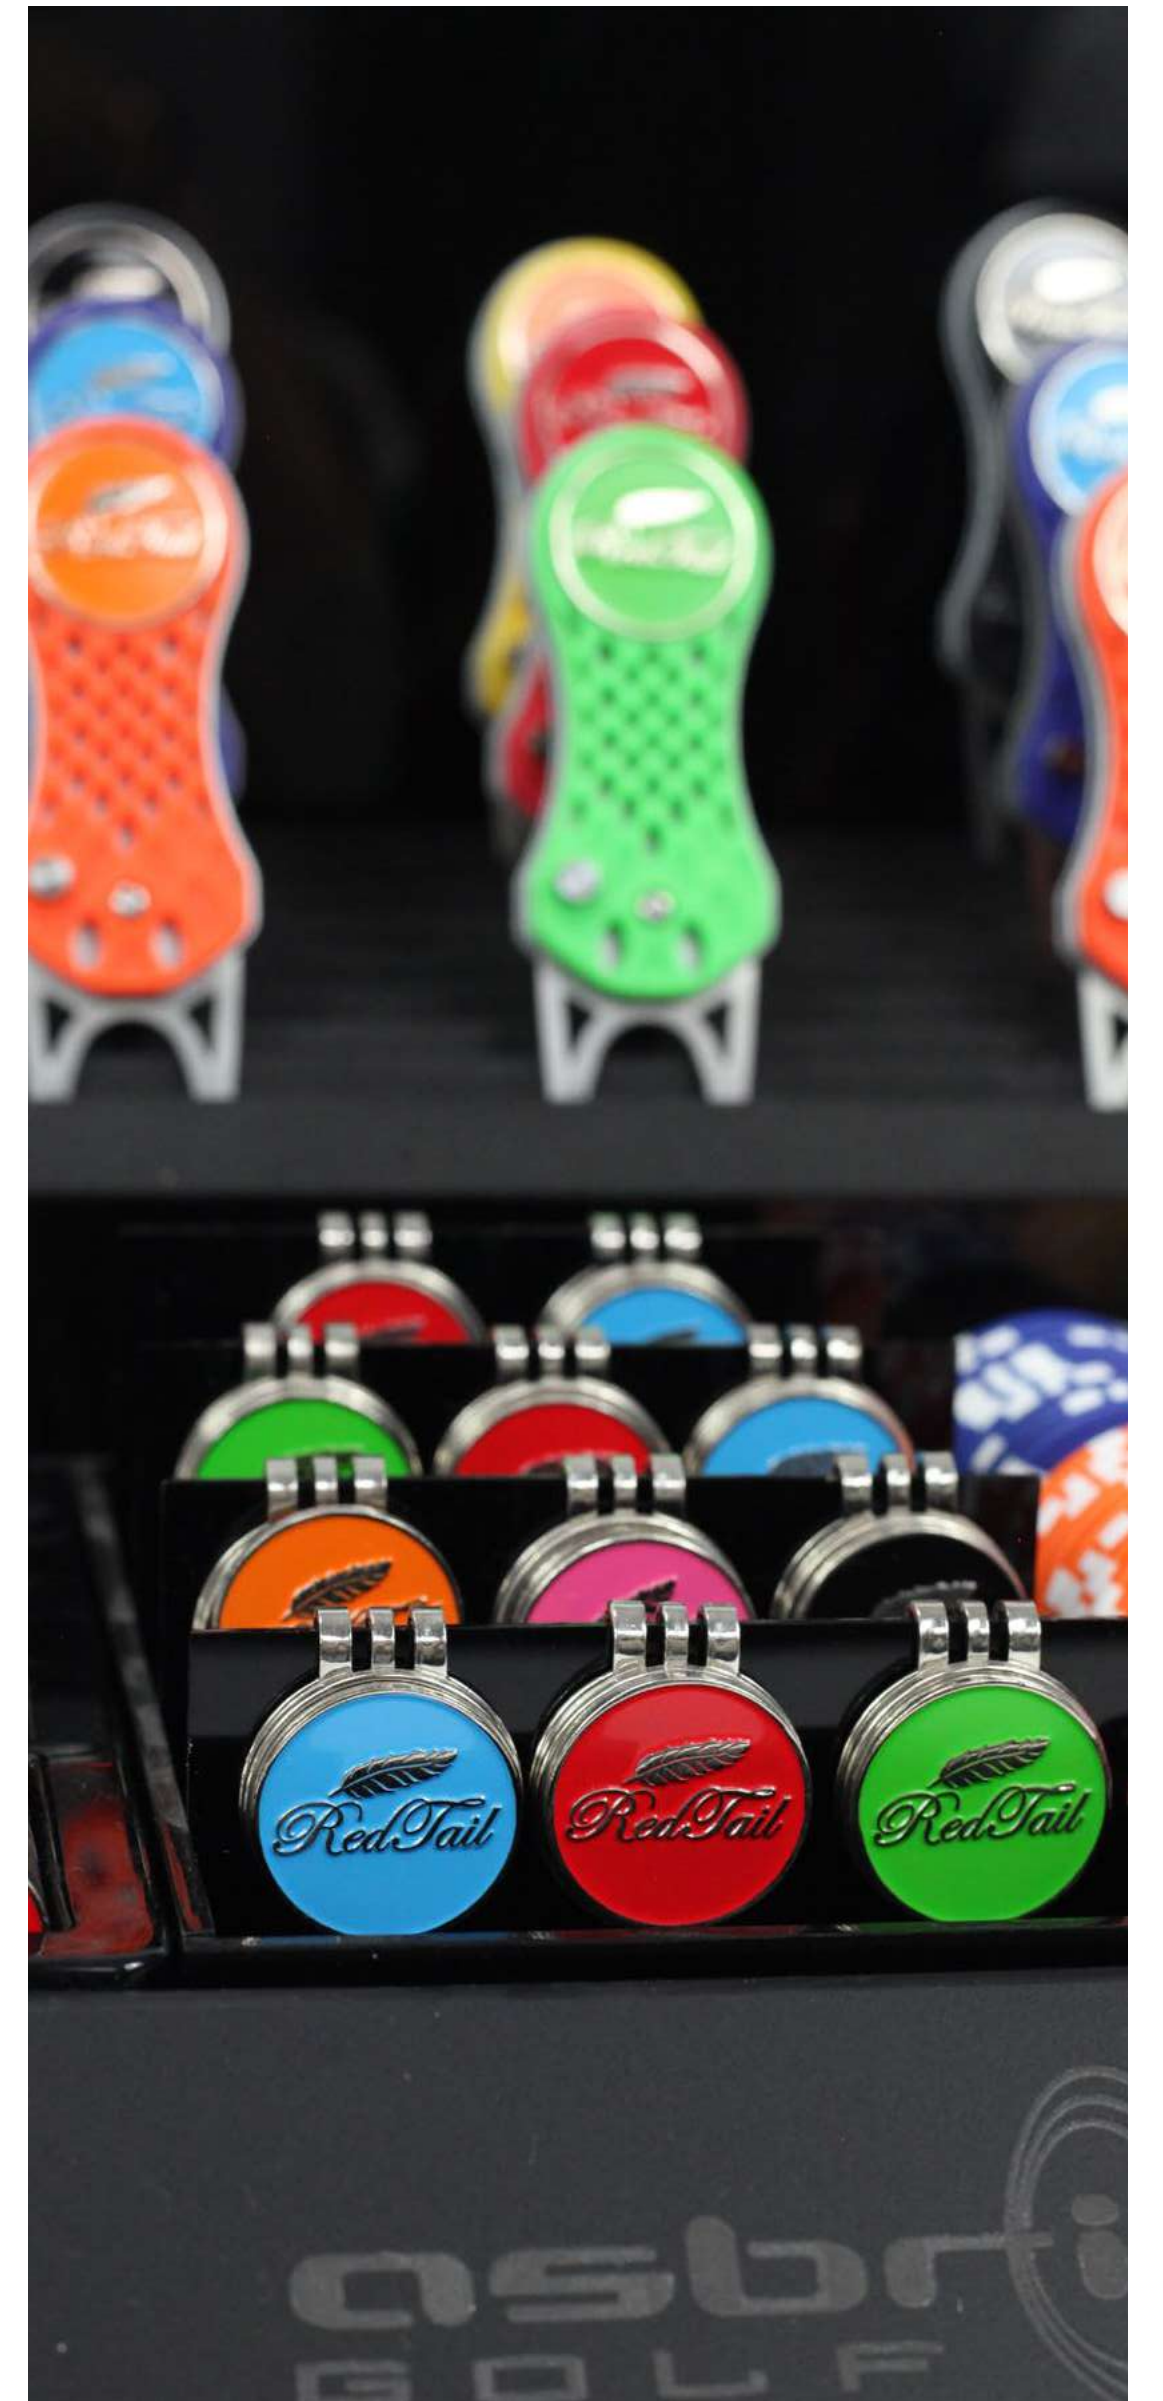

Resort Point of Sales