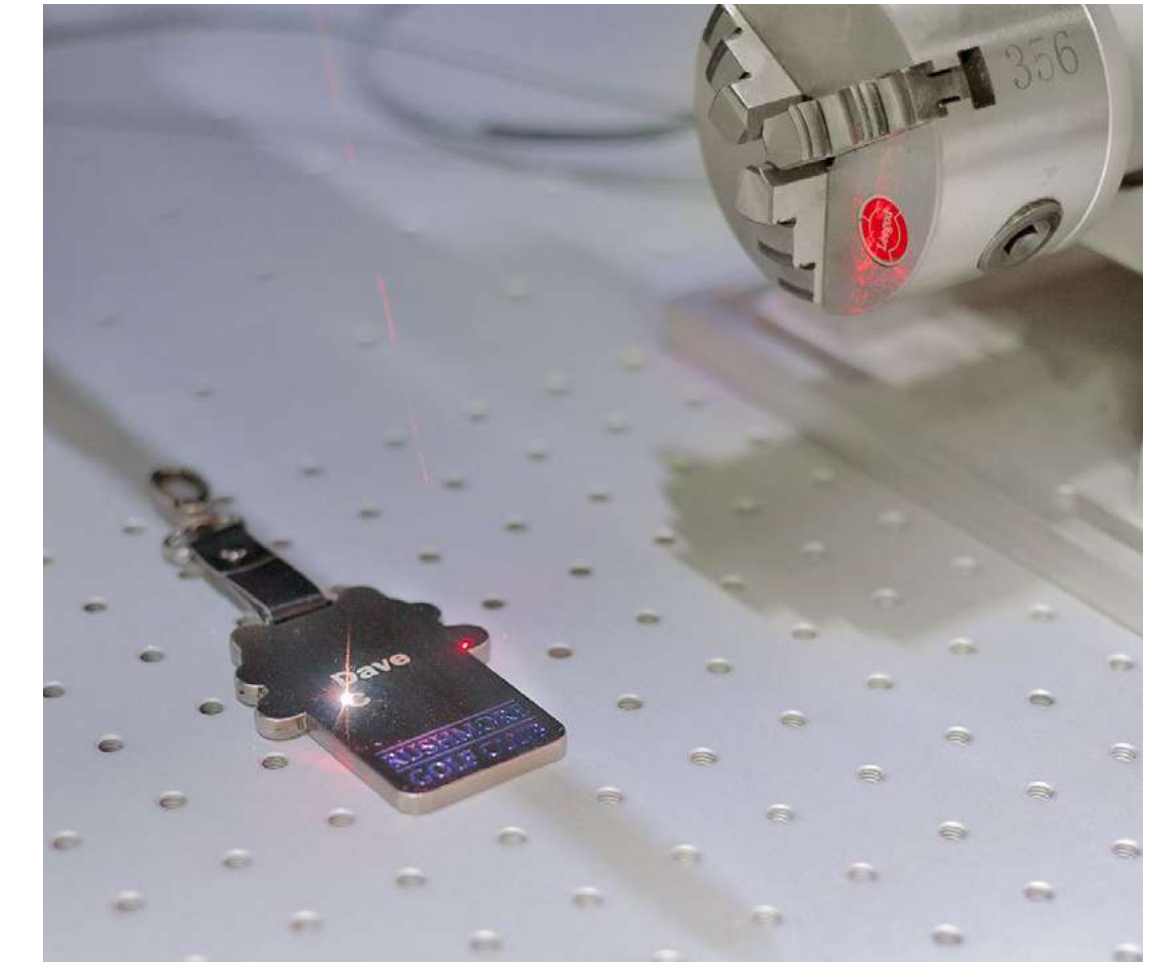

LASER ENGRAVING

Personalisation available on all custom metal bag tags.

Laser engrave
MOQ 12pcs