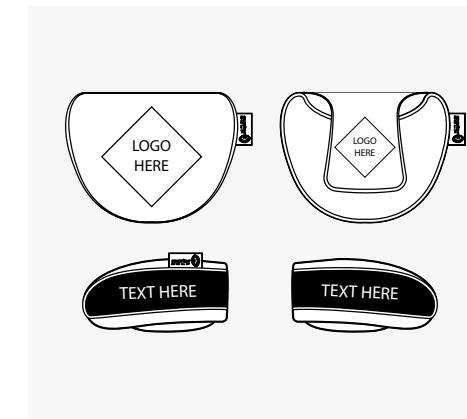

Mallet Design 3