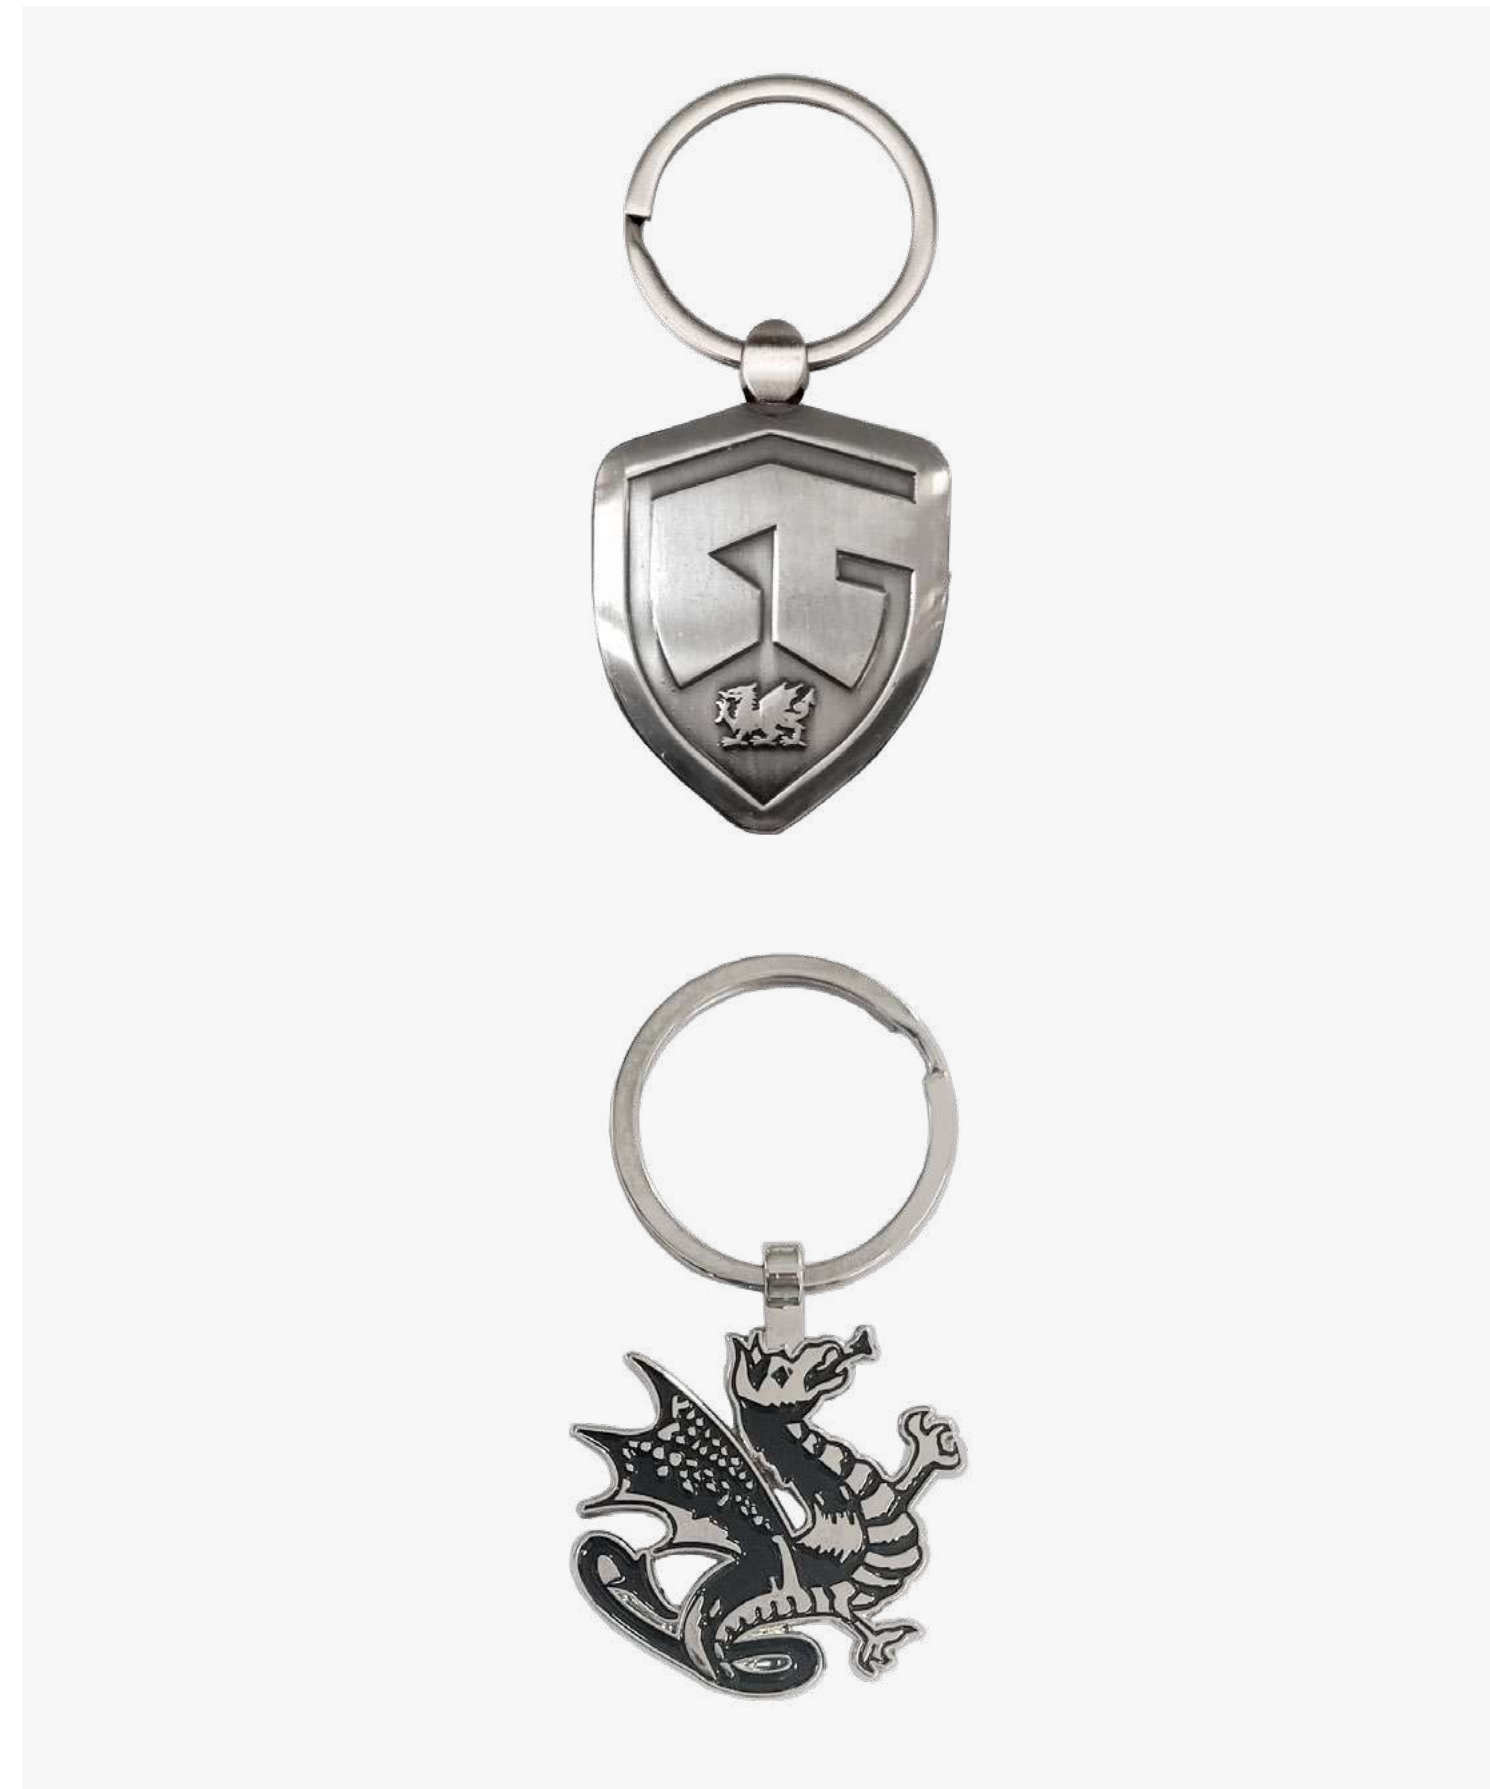

CUSTOM KEYRING

Custom shaped keyring. Multiple finishes available.

Metal colours

Bronze Copper Silver Titanium