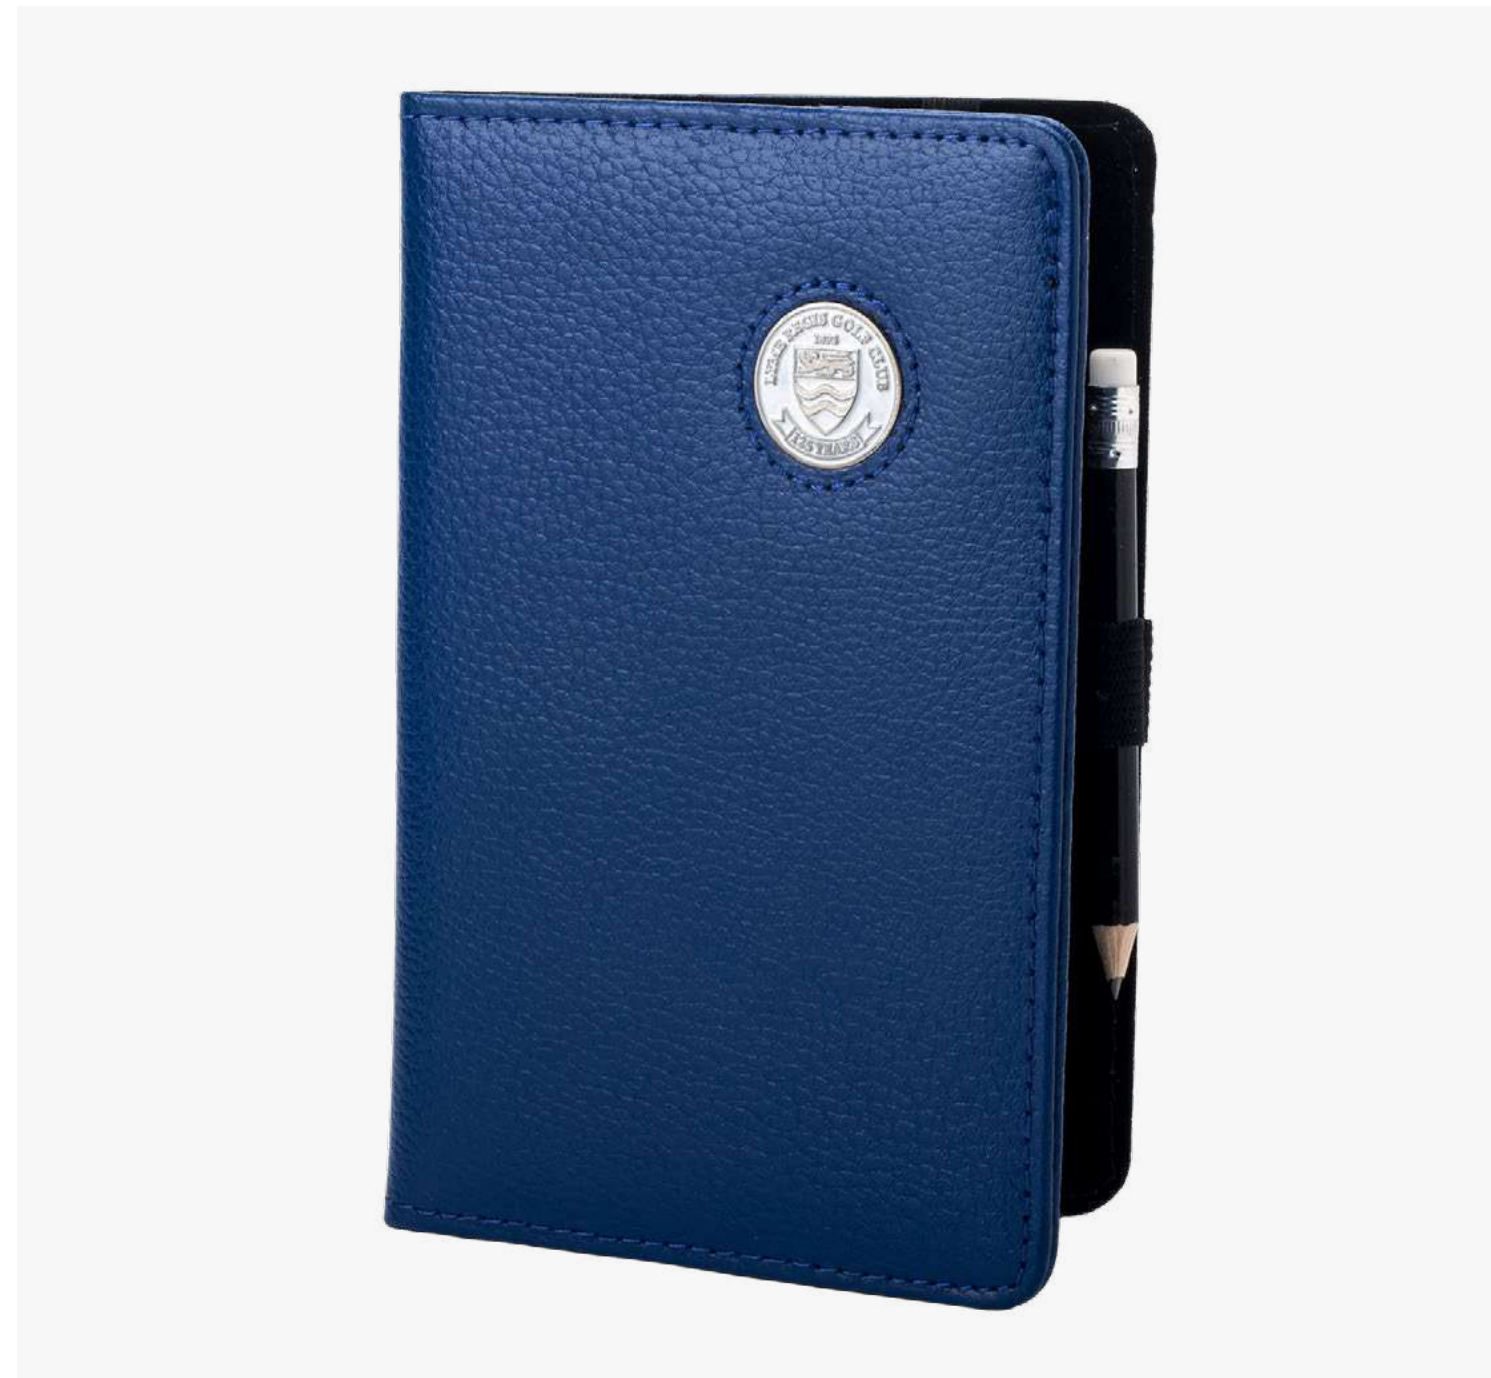

Available colour

Black

Navy

White

MOQ 30pcs

Fits card size 21 x 15cm

CLASSIC LEATHER

Leather scorecard holder with fixed logo.
Pencil included.