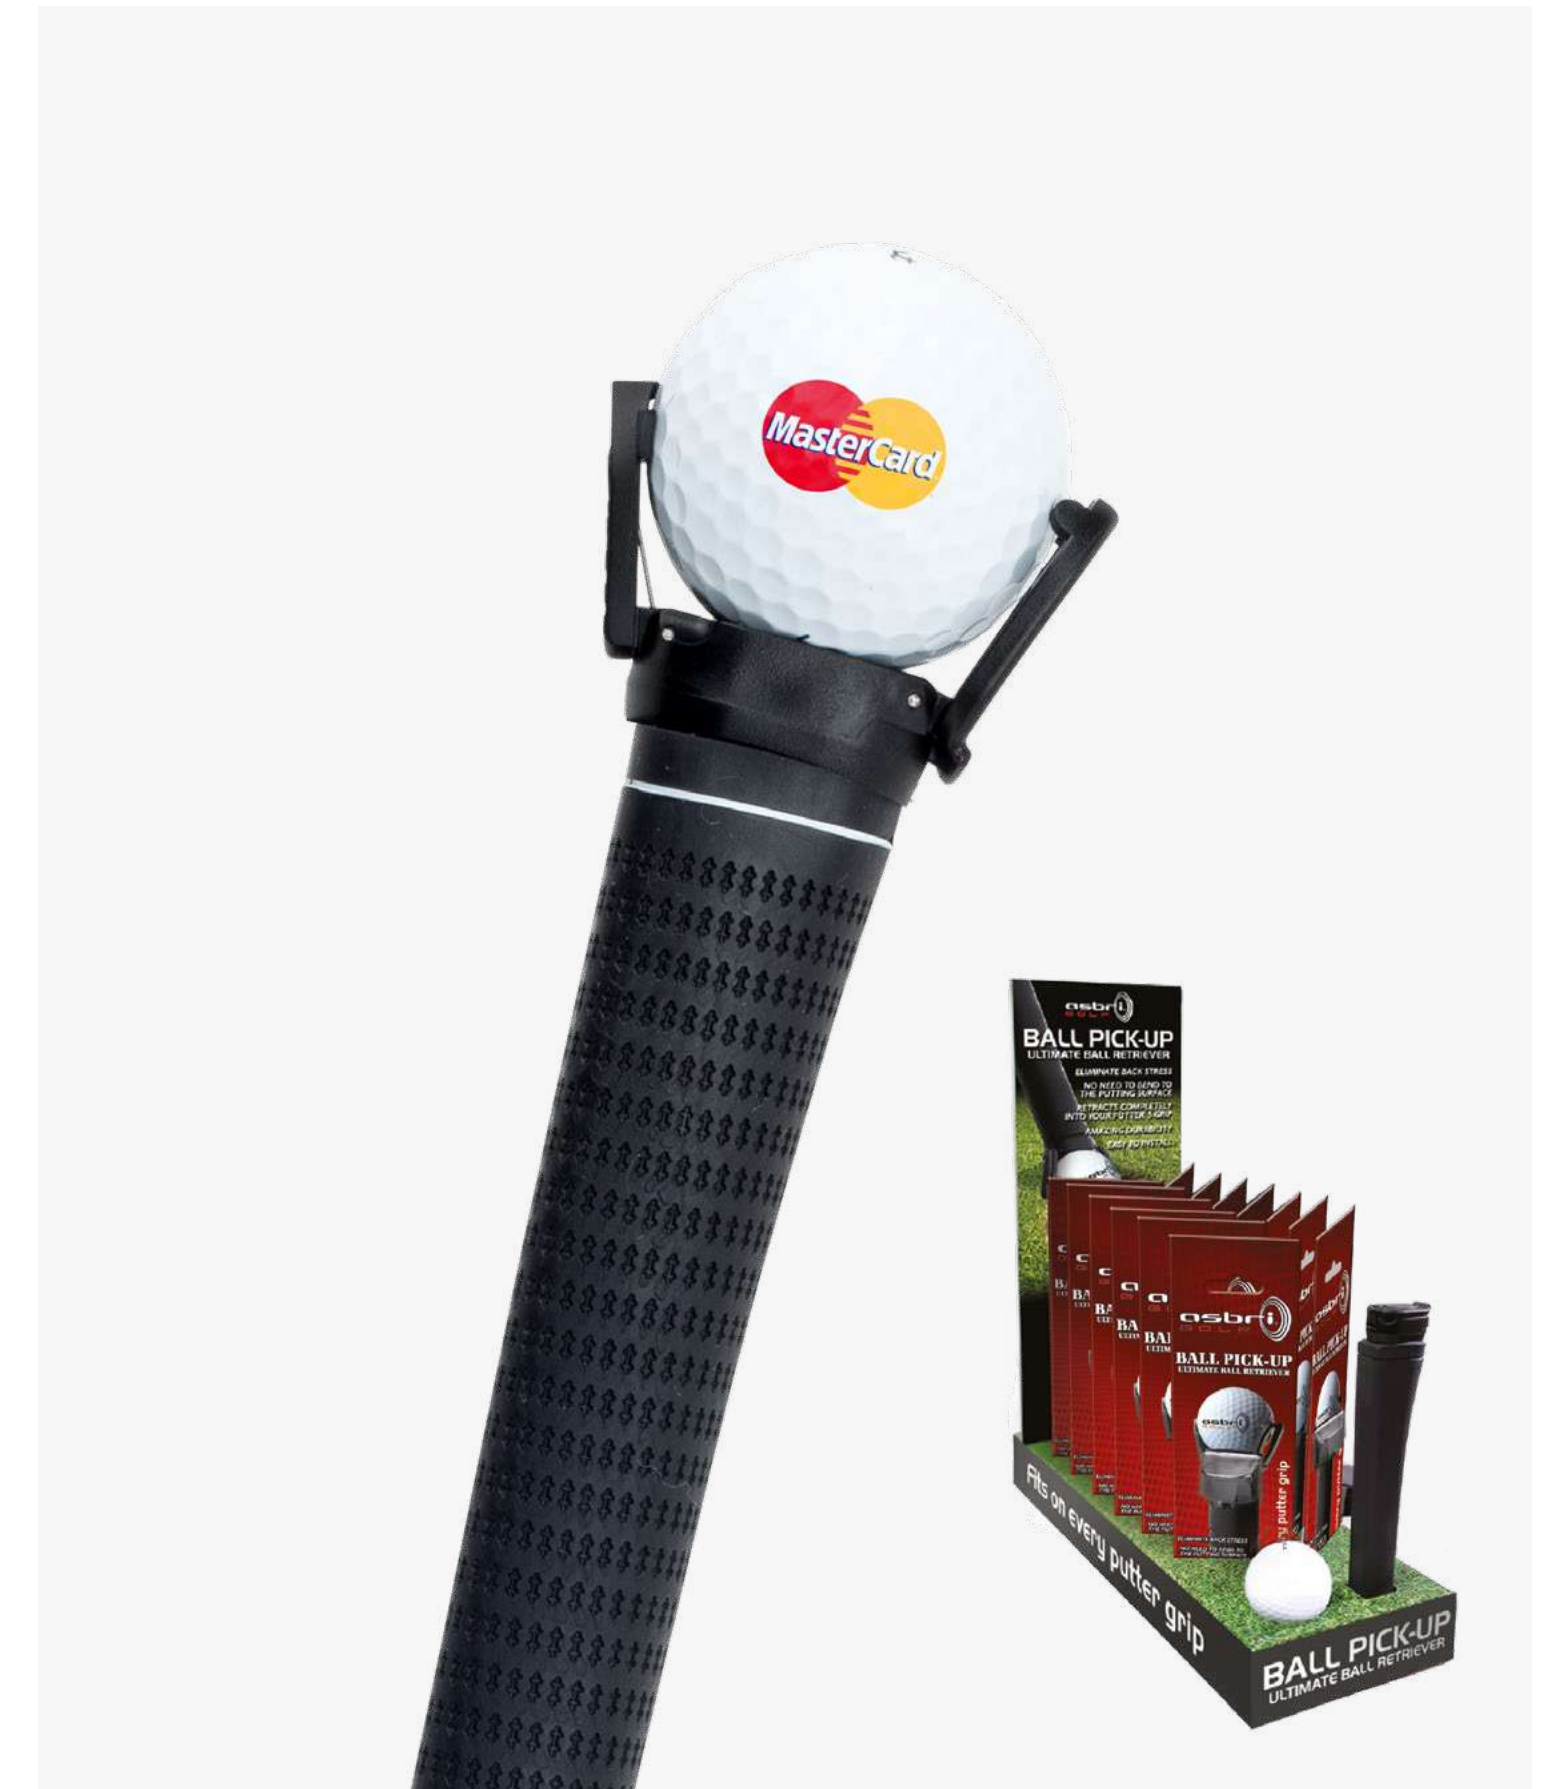

Custom
MOQ 100pcs

PRINTED MINI MARKIE

Permanent ink marker pen.
Customised with logo.

Custom
MOQ 150pcs

BALL PICK-UP

Retractable golf ball retriever. Fits all putter grips.
Counter display box of 24pcs.

Stock
MOQ 24pcs