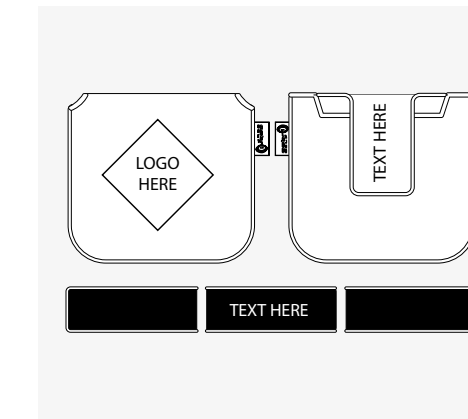

Choose your closure

Magnetic

Velcro

Custom traditional shaped putter cover.
Fur lining with magnetic or velcro closure.

MOQ
20pcs per design / per size

Lead-time
Standard - 16 Weeks Express 8-10 Weeks

CUSTOM MALLET / SPIDER MALLET PUTTER

Choose your shape & design

Mallet Design 1

Mallet Design 2

Mallet Design 3

Spider Mallet Design 1

Spider Mallet Design 2

Spider Mallet Design 3

Choose your material colours