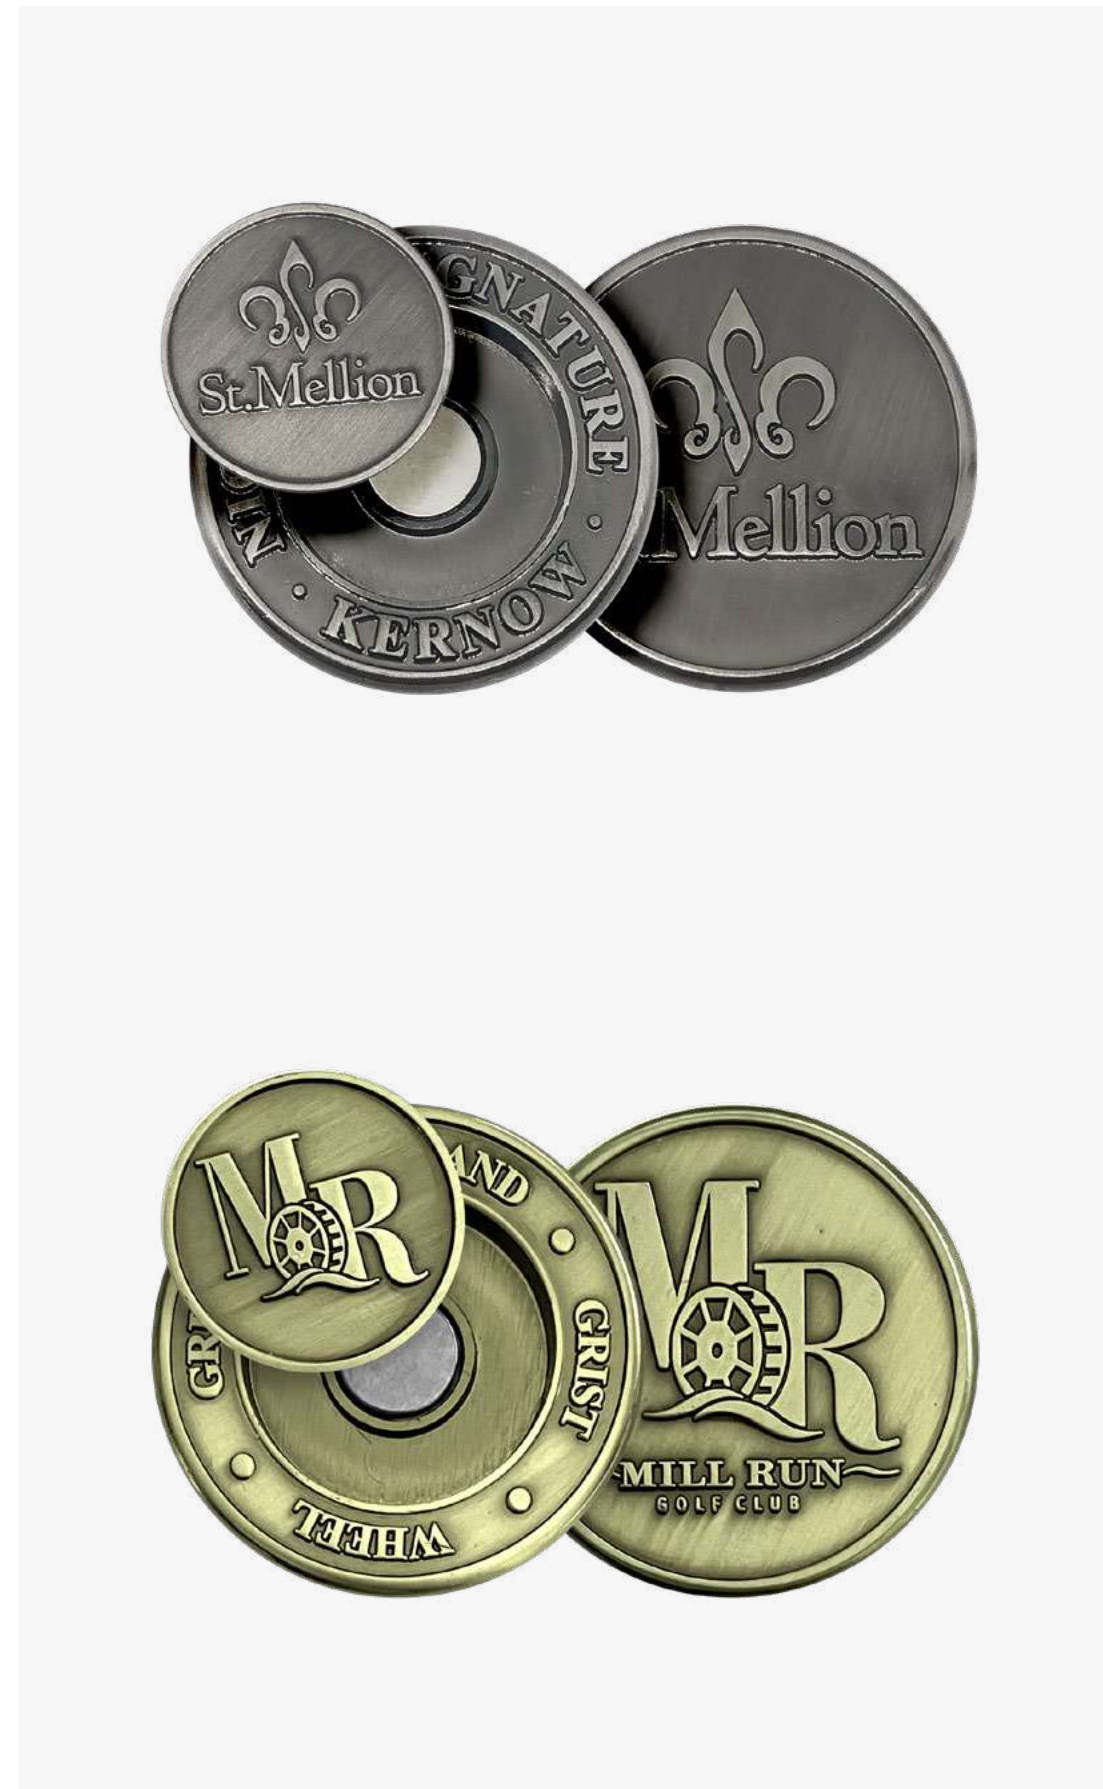

Metal colours

**40MM DELUXE HOLDER
BRUSHED**

Magnetic ball marker holder with 24mm marker.
Brushed metal finish.

Metal colours

**40MM DELUXE HOLDER
BRUSHED WITH COLOUR**

Magnetic ball marker holder with 24mm marker.
Brushed metal with enamel paint.