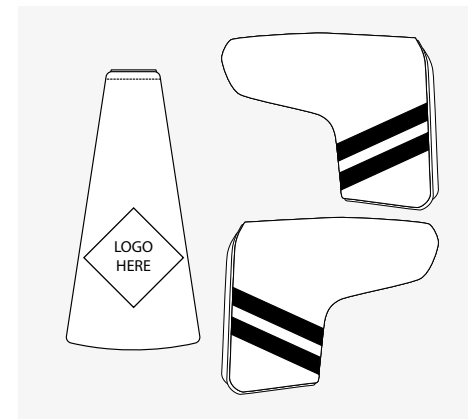

CUSTOM TRADITIONAL PUTTER

Choose your design

Design 1

Design 2

Design 3

Design 4

Design 5

Design 6

Choose your closure

Magnetic

Velcro

Custom traditional shaped putter cover.
Fur lining with magnetic or velcro closure.

MOQ
20pcs per design / per size

Lead-time
Standard - 16 Weeks Express 8-10 Weeks

CUSTOM MALLET / SPIDER MALLET PUTTER