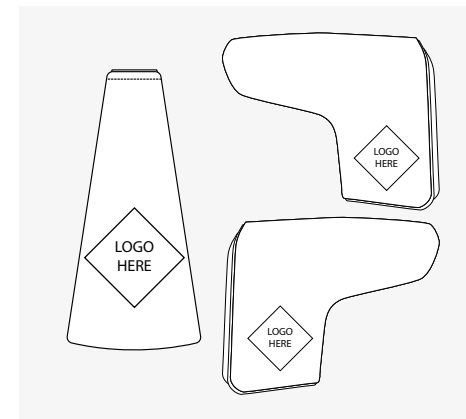

CUSTOM TRADITIONAL PUTTER

Choose your design

Design 2

Choose your material colours

Choose your closure

Custom traditional shaped putter cover.
Fur lining with magnetic or velcro closure.

MOQ
20pcs per design / per size

Lead-time
Standard - 16 Weeks   Express 8-10 Weeks