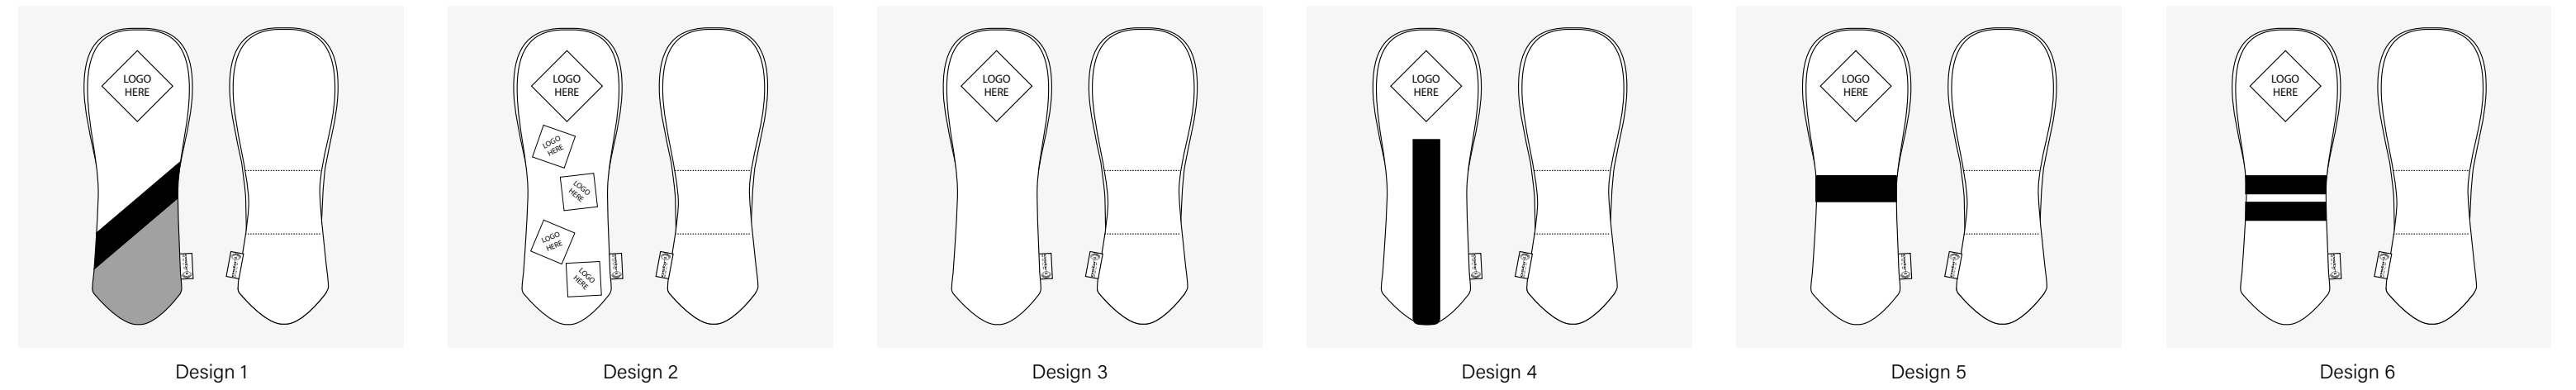

Choose your size

Driver

Fairway

Hybrid

Premium high-grade leather head covers with a classic profile. Fur lining.
Available in Driver, Fairway & Hybrid.

MOQ
20pcs per design / per size

Lead-time
Standard - 16 Weeks Express 8-10 Weeks

CUSTOM SPECTRUM

Choose your design

Choose your material colours

Choose your size

Custom head cover with a classic profile. Luxury faux leather with fur lining. Available in Driver, Fairway & Hybrid.

MOQ
20pcs per design / per size

Lead-time
Standard - 16 Weeks Express 8-10 Weeks

CUSTOM PRESTIGE

Choose your design

Choose your material colours

Choose your size

Custom head cover with a structured profile. Luxury faux leather with fur lining. Available in Driver, Fairway & Hybrid.