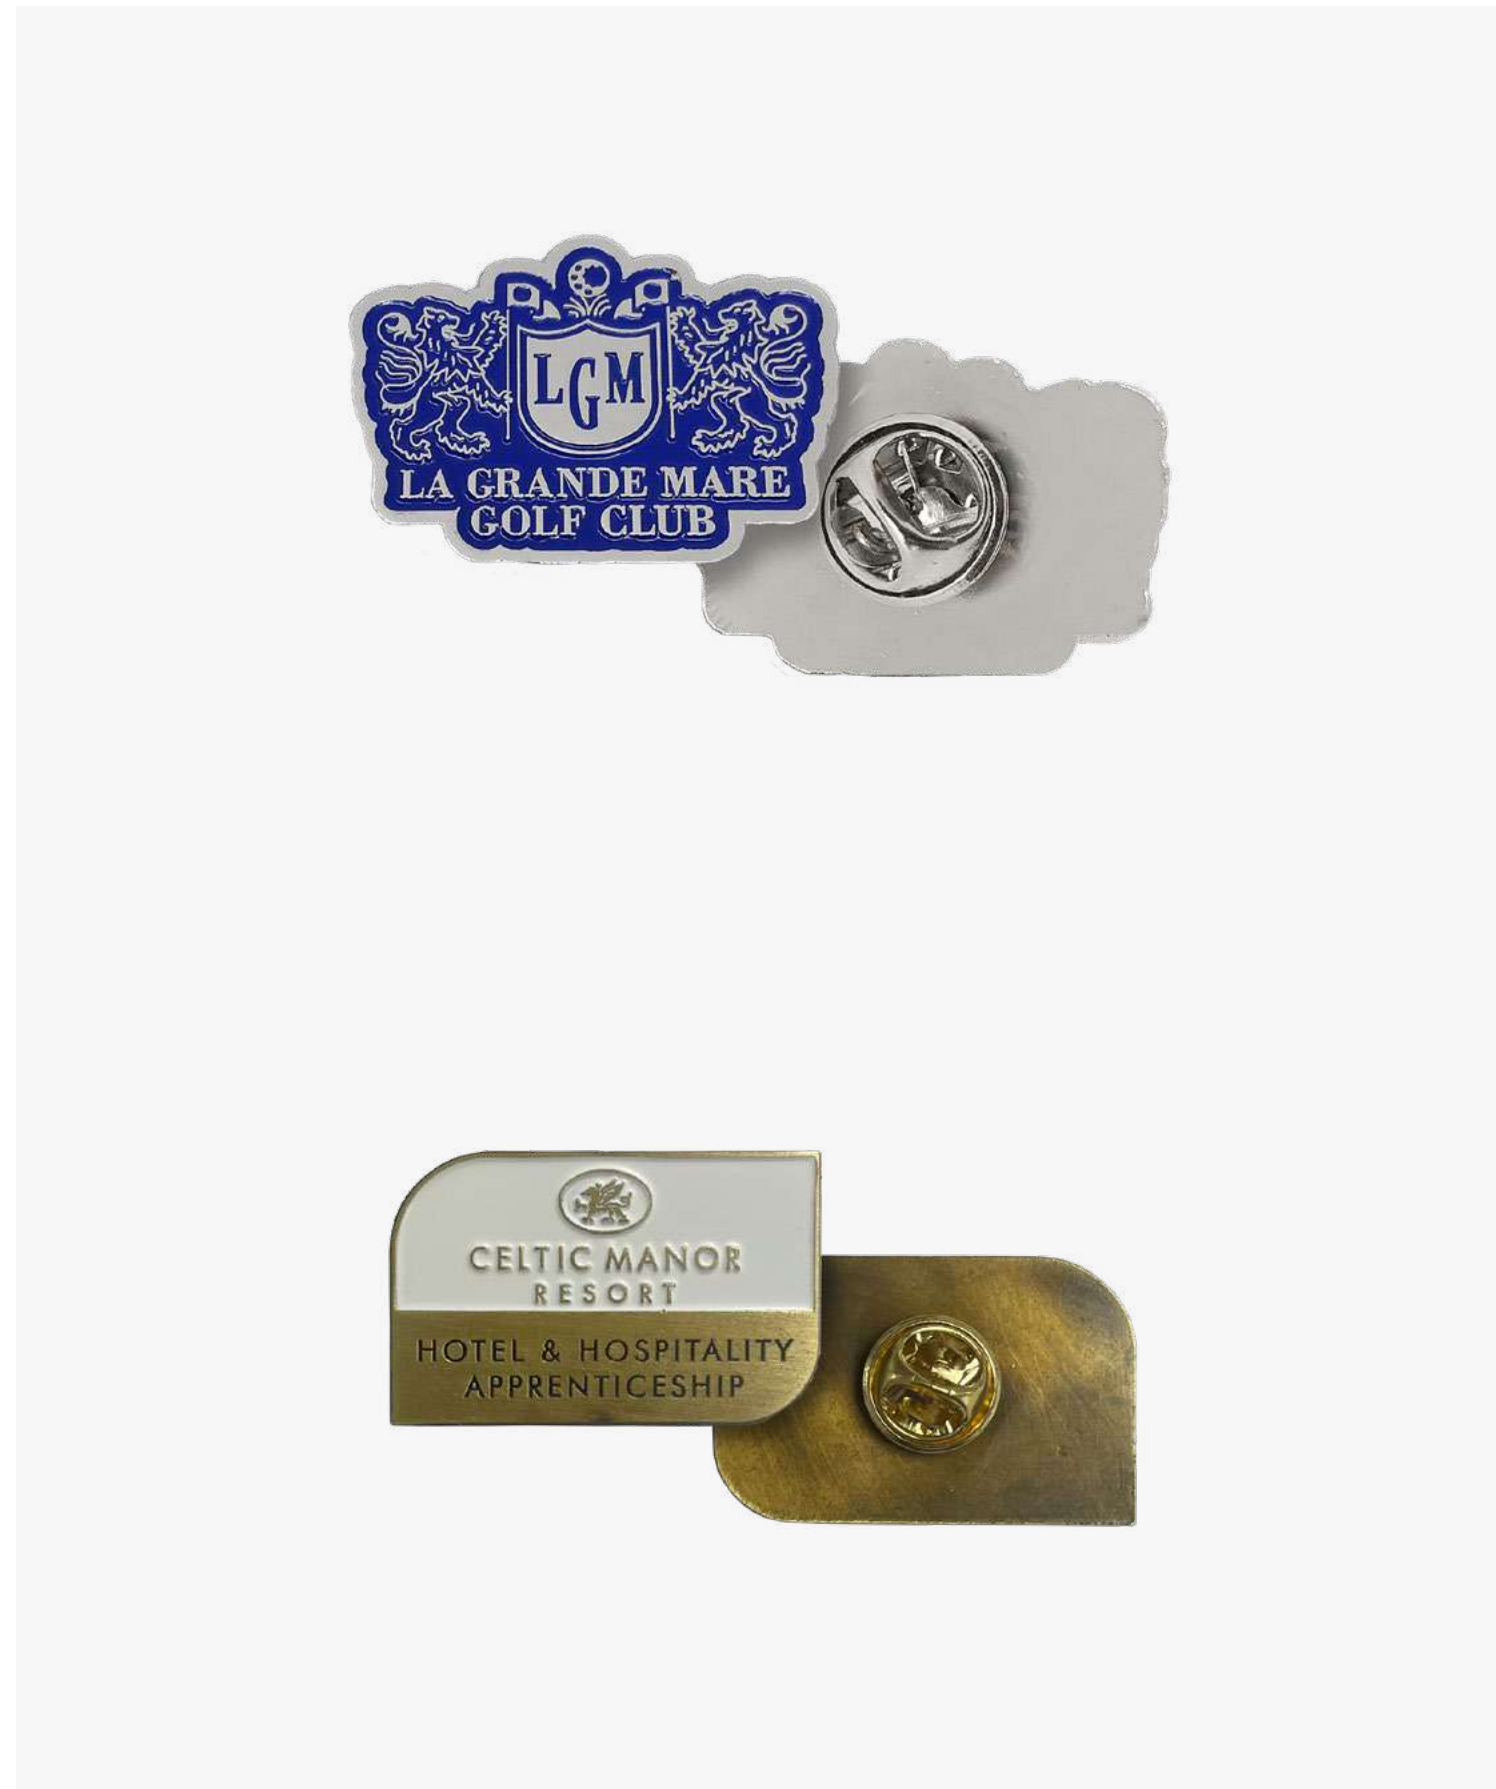

Custom
MOQ 100pcs / Resin
MOQ 30pcs

RESIN PLAYERS BADGE / MONEY CLIP

Belt clip or players badge with magnetic 24mm ball marker. Gift box included.

Custom
MOQ 100pcs / Resin
MOQ 30pcs

CUSTOM LAPEL PIN BADGE