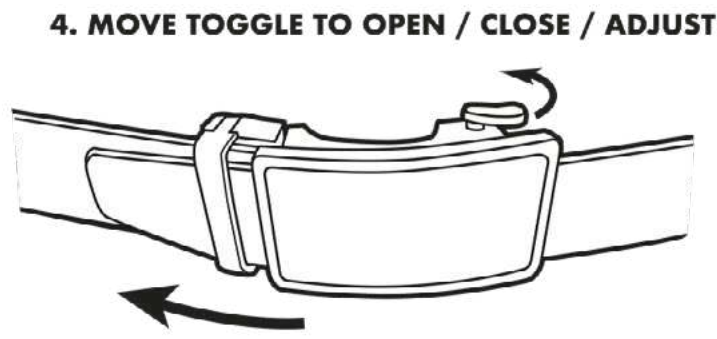

Custom
MOQ 100pcs

MOQ 6pcs

AMBASSADOR BELT

Luxury leather belt with ratchet buckle system. Fits up to 46" waist.
Available with or without logo.

Available colours

Black leather

Brown leather

Laser engraved
MOQ 6pcs