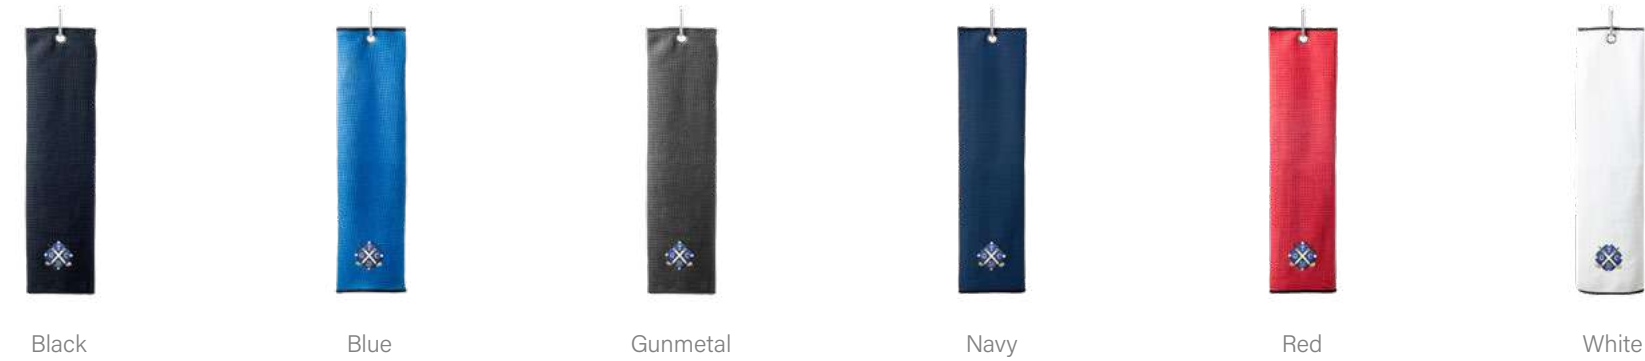

Black Blue Gunmetal Navy Red White

Embroidery
MOQ 12pcs

50cm x 13cm