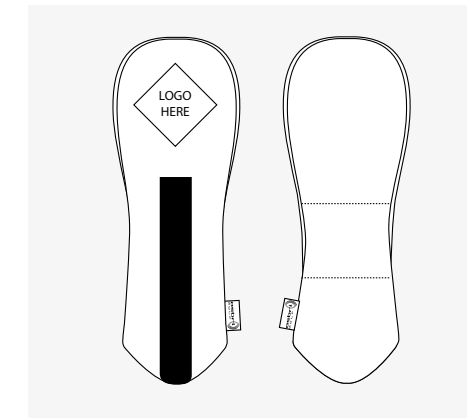

CUSTOM LEATHER

Choose your design

Design 3

Choose your material colours

Choose your size

Premium high-grade leather head covers with a classic profile. Fur lining.
Available in Driver, Fairway & Hybrid.

MOQ
20pcs per design / per size

Lead-time
Standard - 16 Weeks   Express 8-10 Weeks