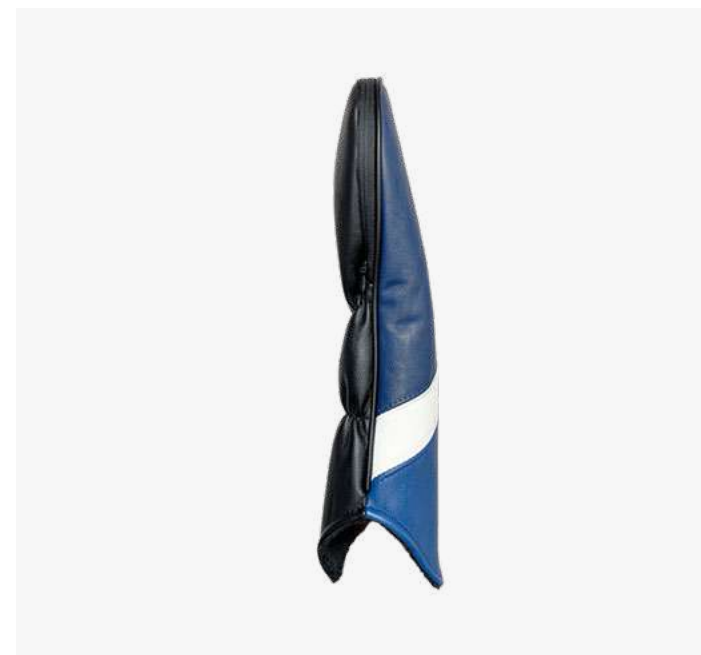

SPECTRUM

Luxury faux leather with fur lining. Club indicator toggles on Fairway & Hybrid.
Driver, Fairway & Hybrid available.

Available colours

Embroidery
MOQ 12pcs