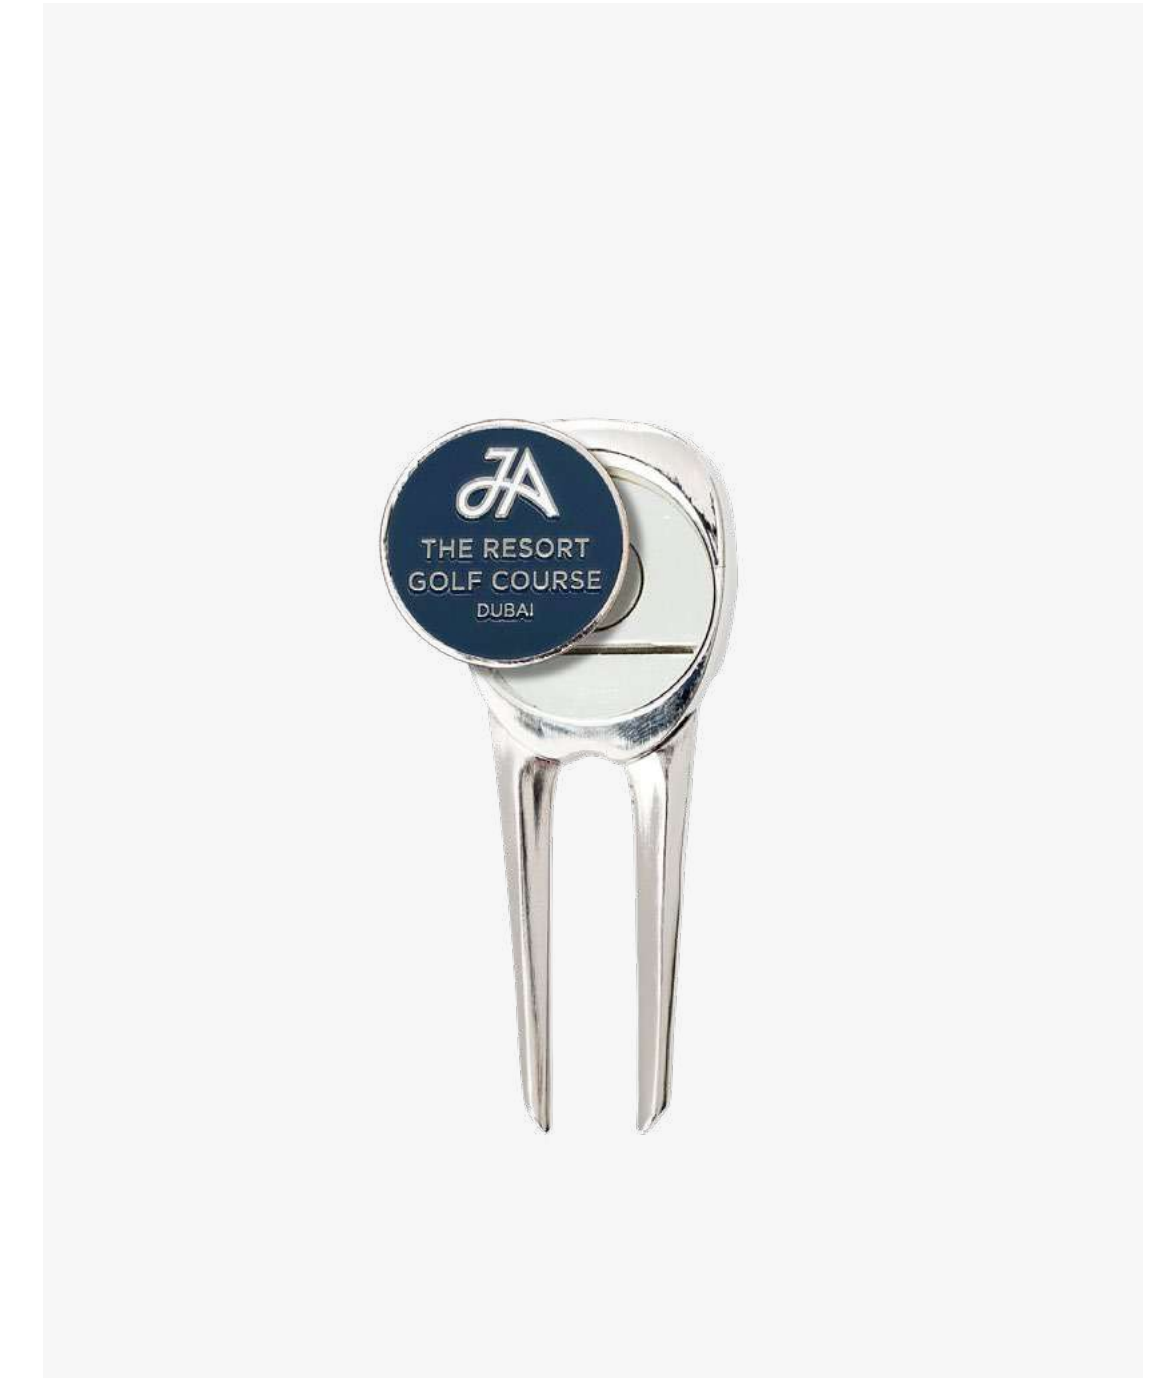

CELTIC

Silver pitch mark repairer with pocket clip on rear & removable 24m ball marker.

Custom
MOQ 100pcs / Resin
MOQ 30pcs