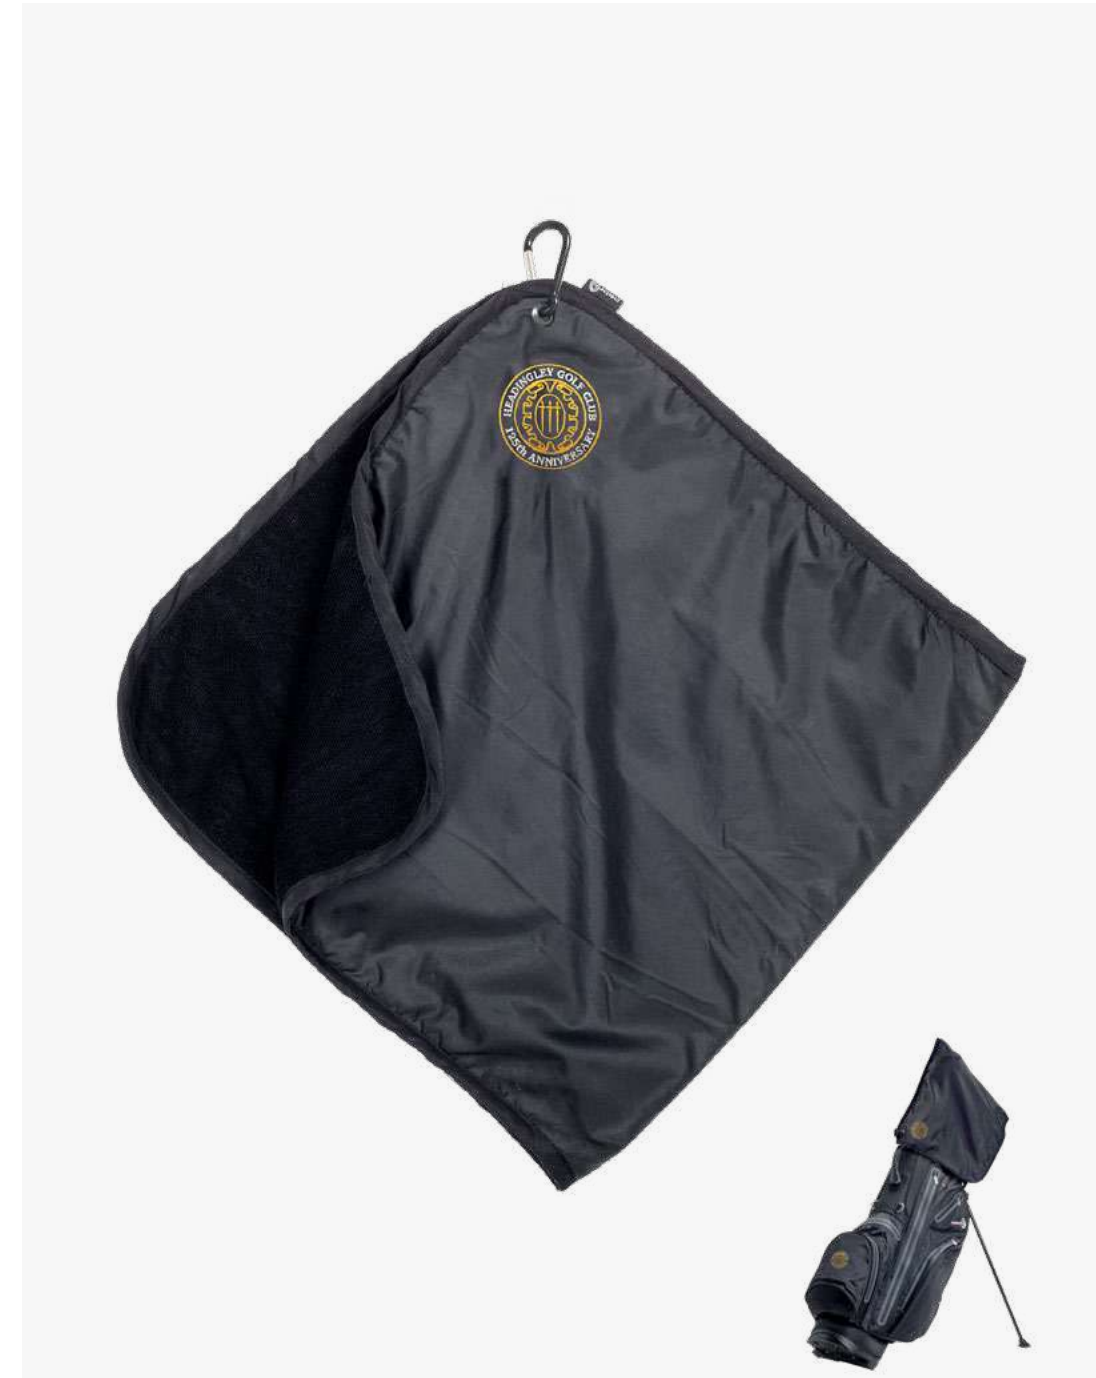

Black

Navy

Embroidery
MOQ 6pcs

STORM RAIN COVER

100% Waterproof packable rain cover. Integrated pouch bag. Carabiner clip.

Embroidery
MOQ 6pcs

 20cm x 13 x 6cm

STORM RAIN HOOD

Reversible waterproof rain hood and towel. Carabiner clip.

Embroidery
MOQ 6pcs

 48cm x 48cm

STEALTH CARRY BAG

21cm 3 Way divider. Water resistant base and umbrella holder. Lightweight, single strap carry bag. Fur lined valuables pocket.